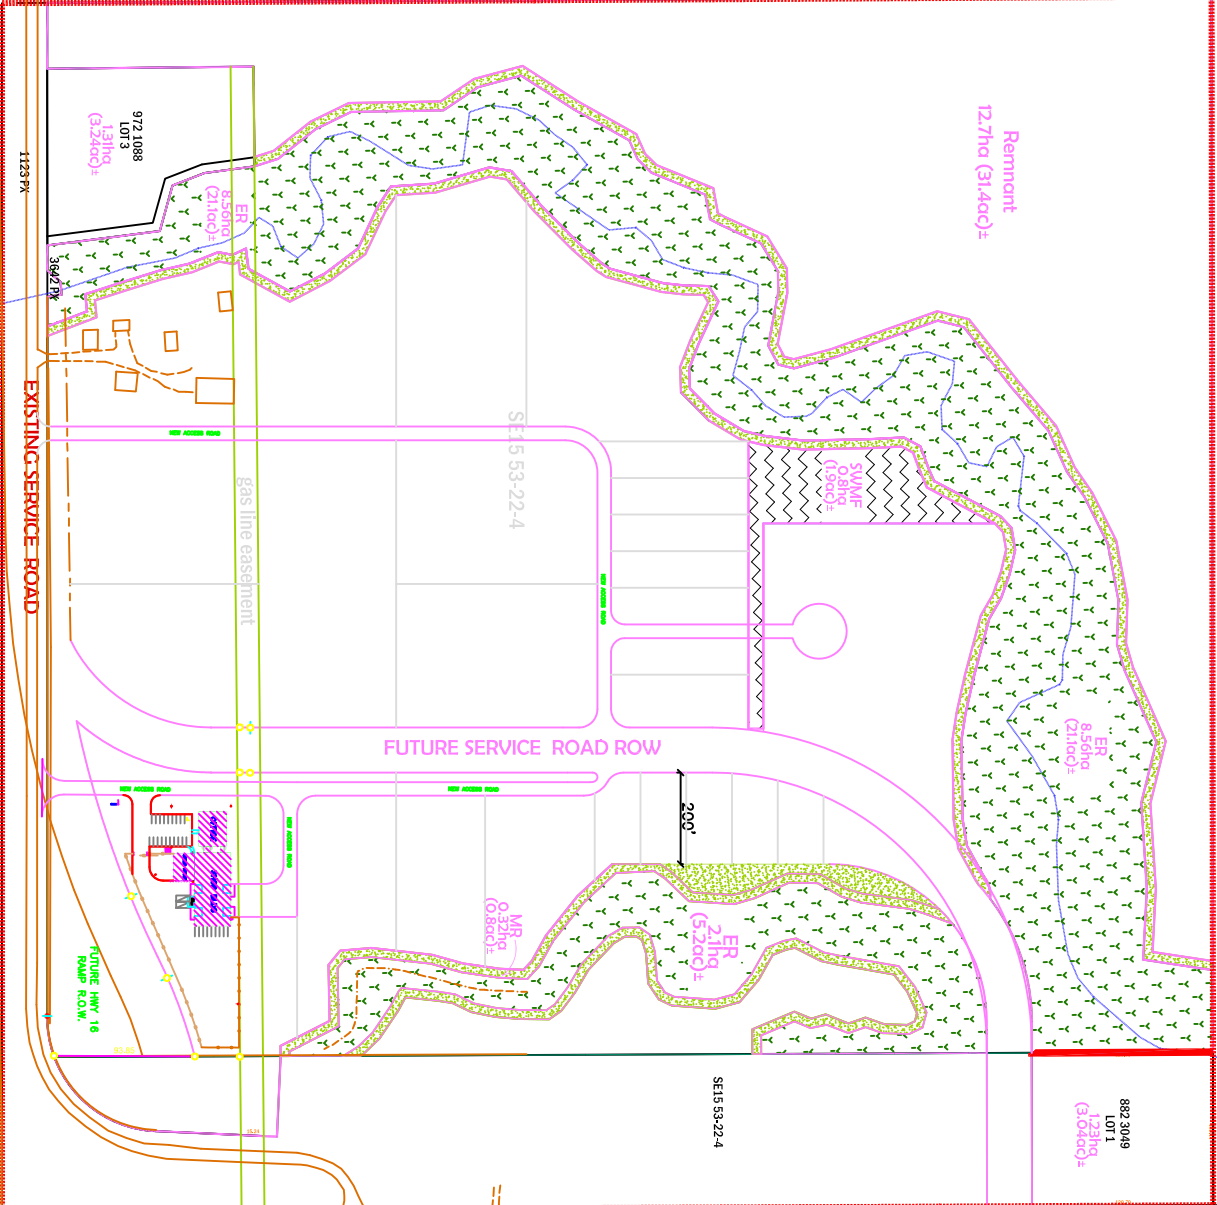

STRATHCONA AGRI-BUSINESS PARK
RR222 & HWY 16
STRATHCONA COUNTY, AB

POINT-AUX
PINS
CREEK

QUEENSDALE PLACE SOUTH

RANGE ROAD 222

PRELIMINARY SUBDIVISION PLAN