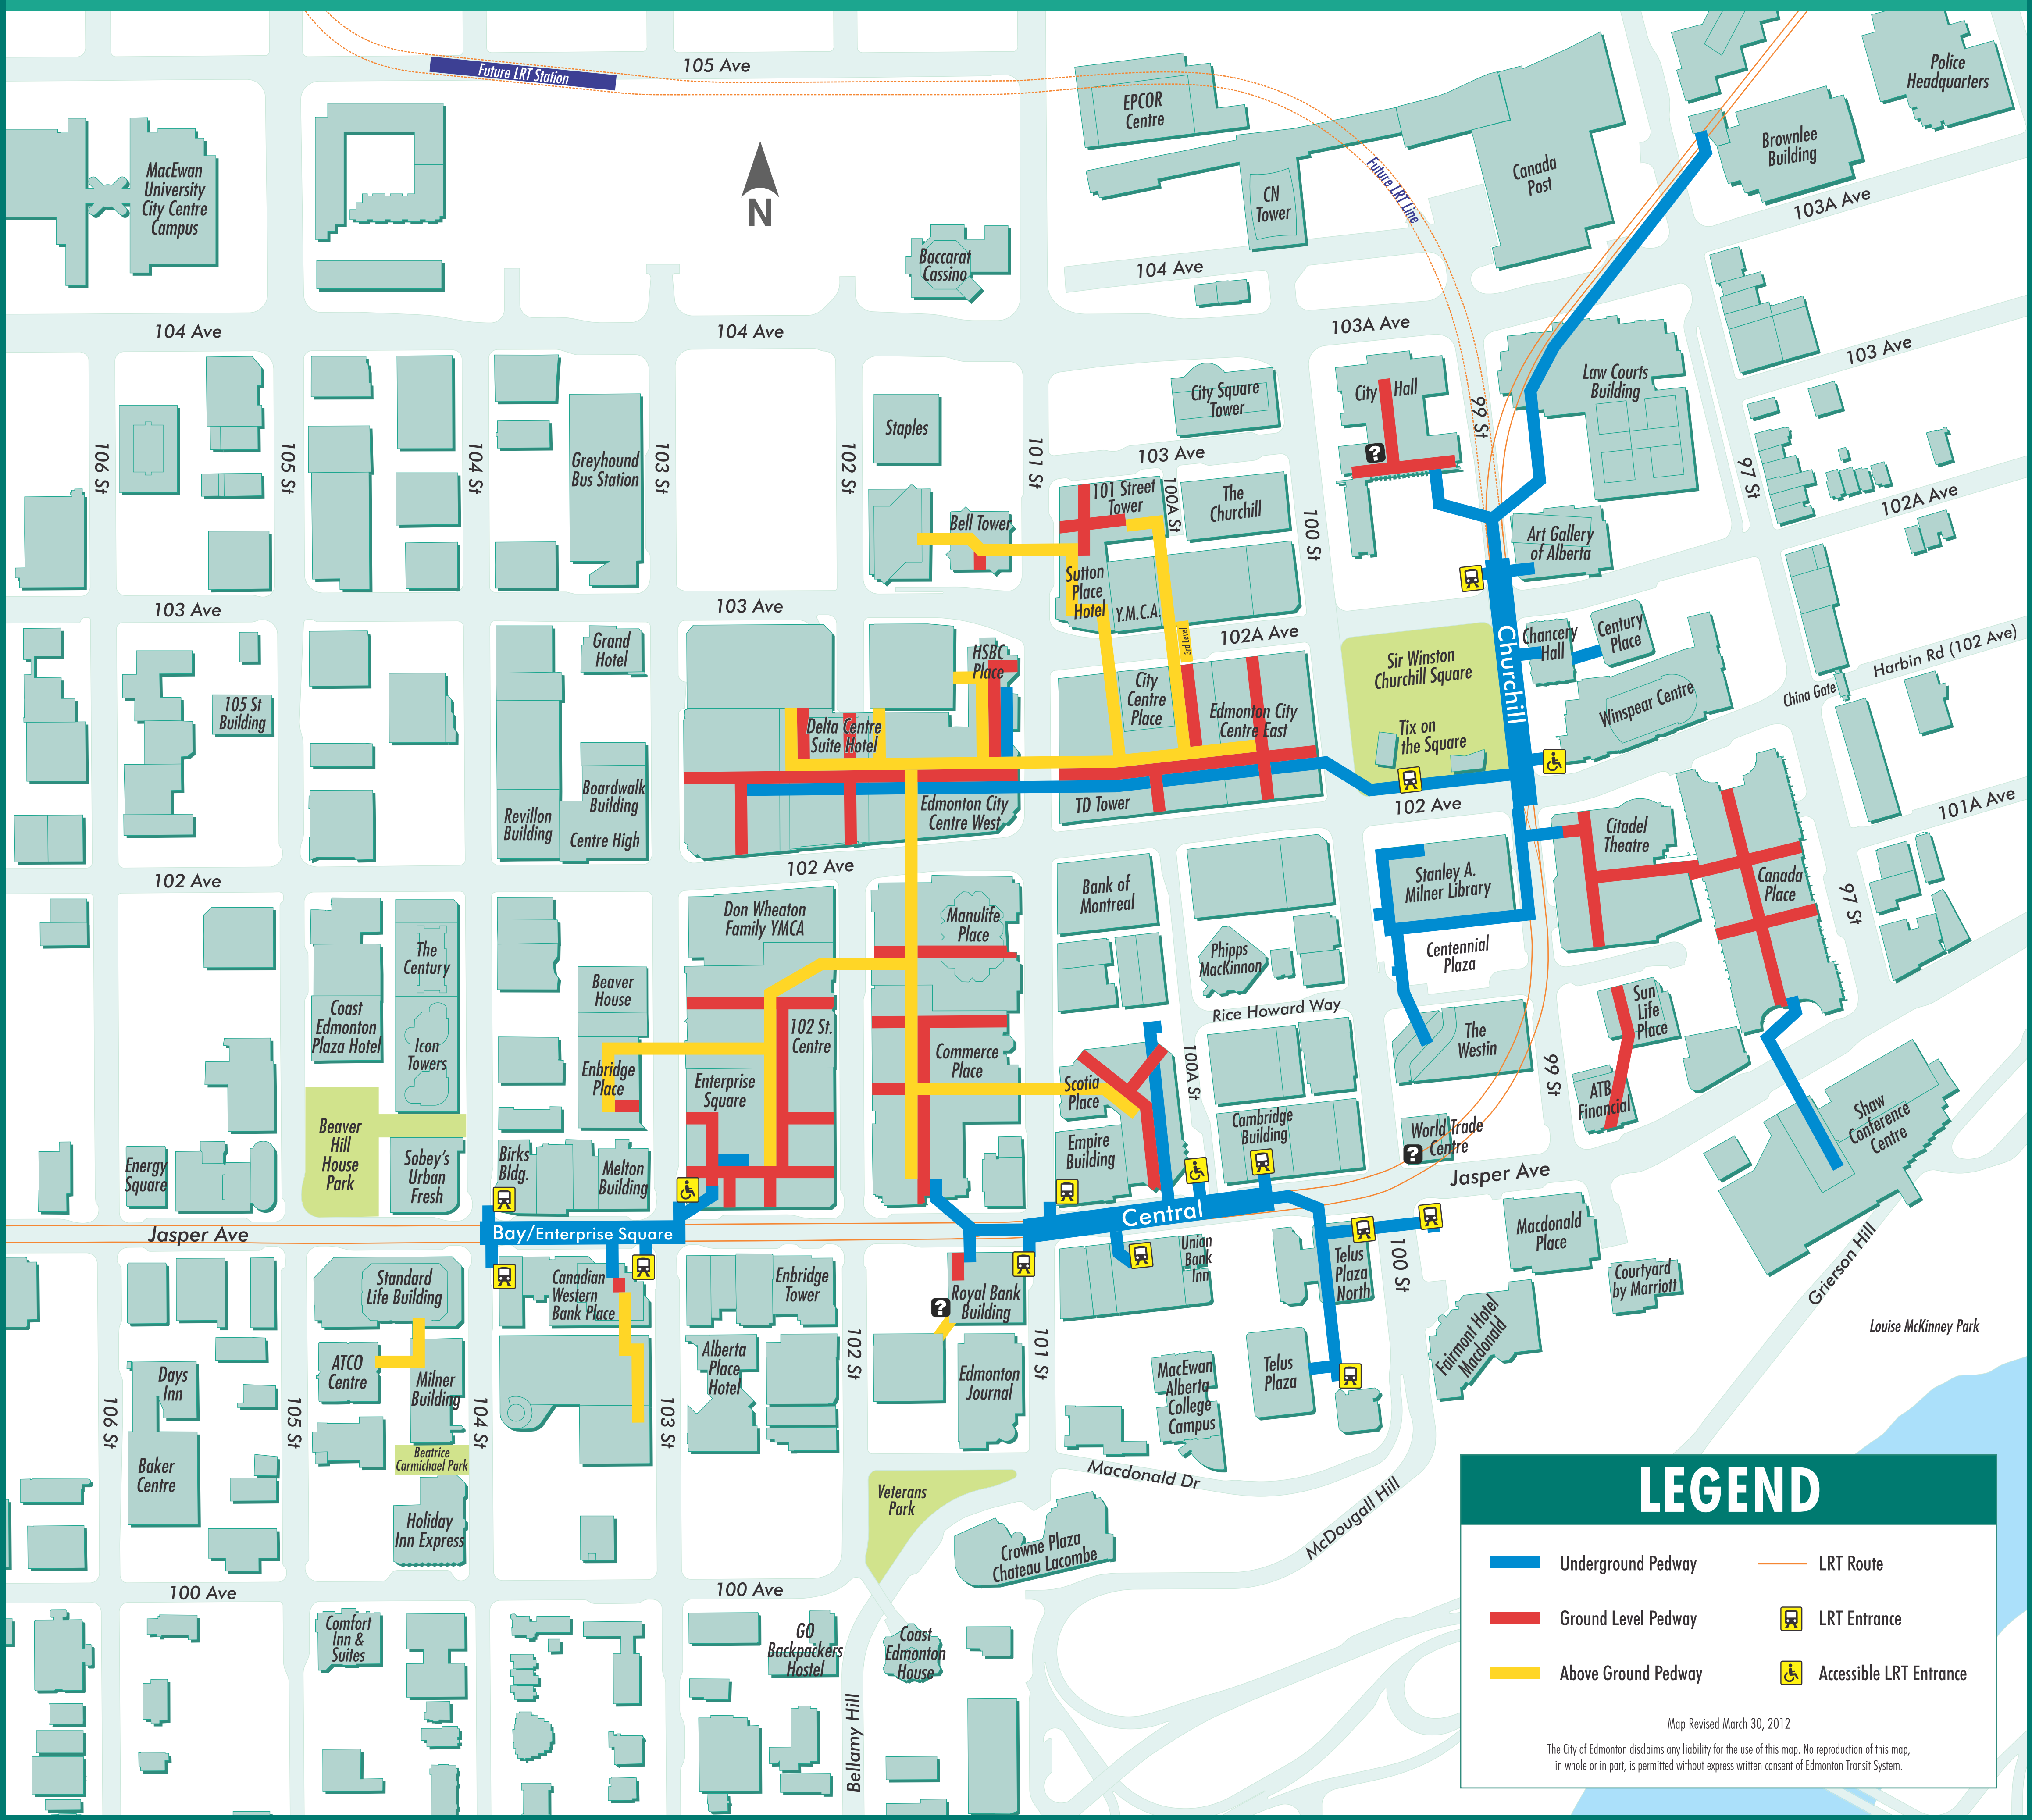

DOWNTOWN PEDWAY MAP

LEGEND

- Underground Pedway
- Ground Level Pedway
- Above Ground Pedway
- LRT Route
- LRT Entrance
- Accessible LRT Entrance

Map Revised March 30, 2012
 The City of Edmonton disclaims any liability for the use of this map. No reproduction of this map, in whole or in part, is permitted without express written consent of Edmonton Transit System.