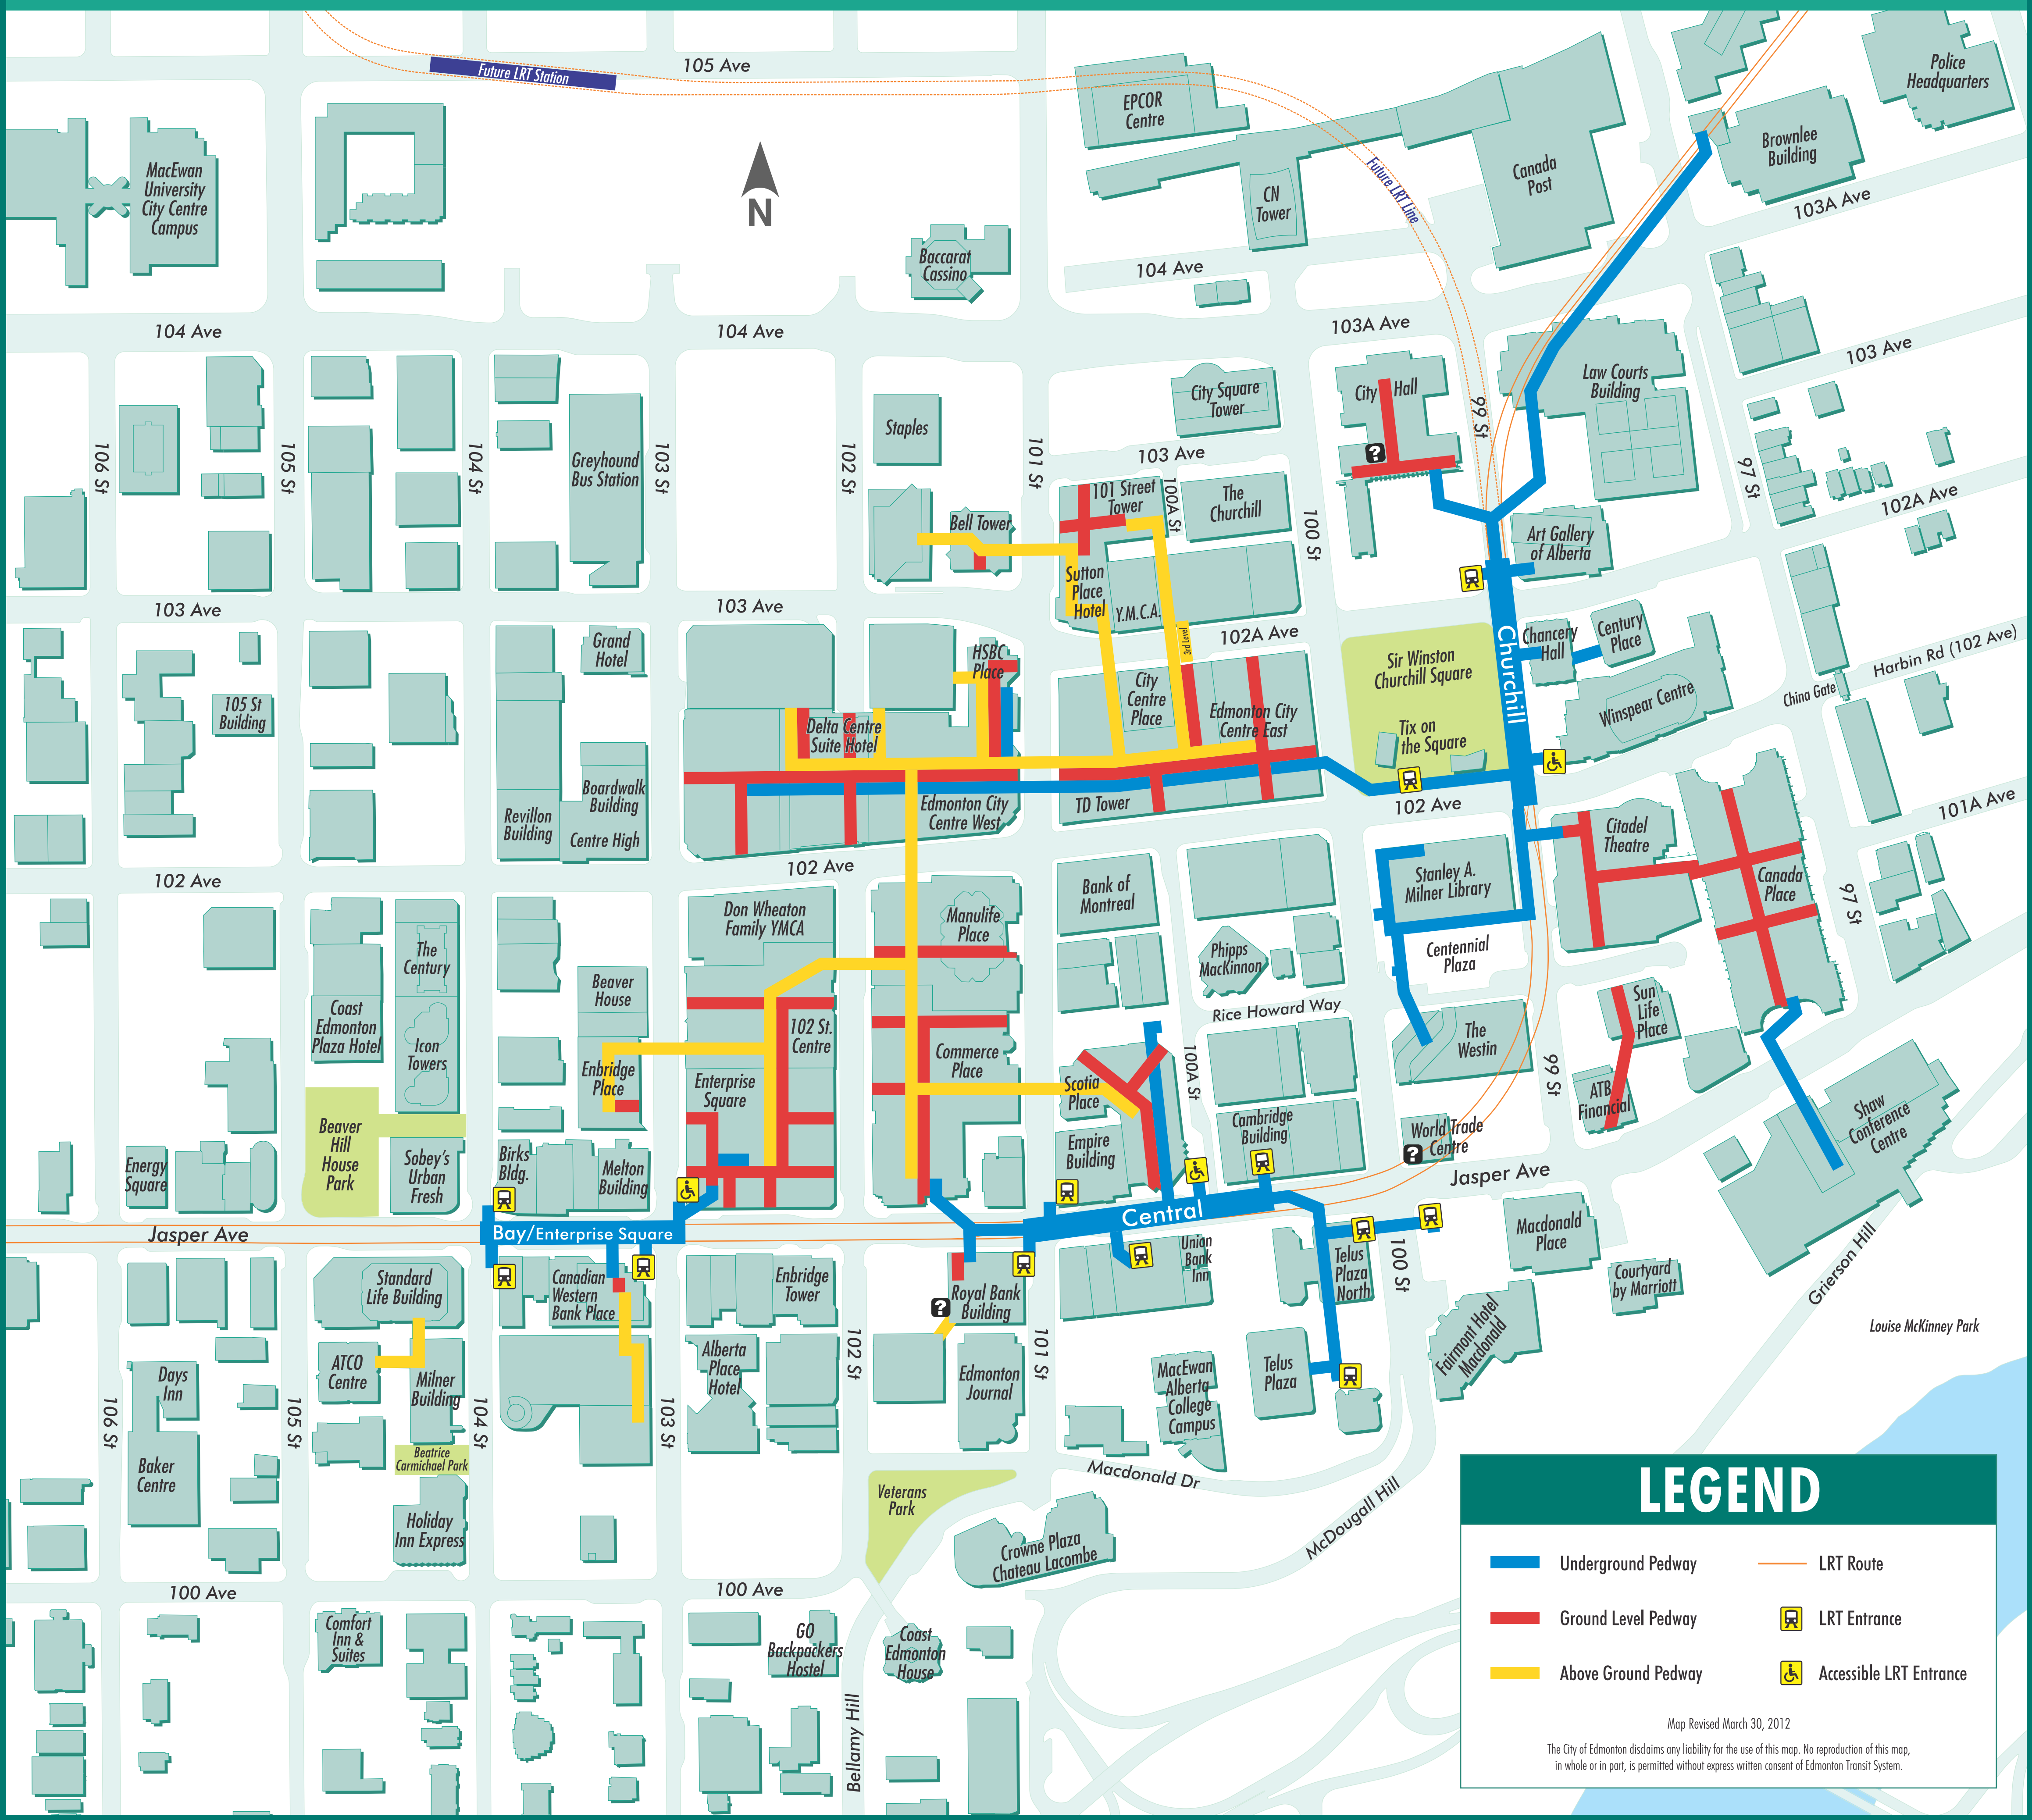

# DOWNTOWN PEDWAY MAP

## LEGEND

- Underground Pedway
- Ground Level Pedway
- Above Ground Pedway
- LRT Route
- LRT Entrance
- Accessible LRT Entrance

Map Revised March 30, 2012  
 The City of Edmonton disclaims any liability for the use of this map. No reproduction of this map, in whole or in part, is permitted without express written consent of Edmonton Transit System.