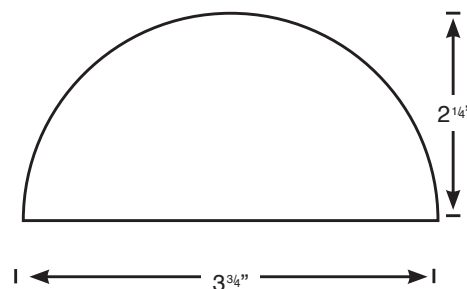

BB-O8 LED HO

Copper Deck Light

DESCRIPTION

This understated yet powerful fixture casts the industry's widest indirect wash of illumination from its perch upon deck posts and retaining walls. Our "half moon" sconce delivers rich ambient light, and the beautiful copper finish weathers the elements with grace over time.

SPECIFICATIONS

Lamp	3-watt LED Slugger
Equivalent	20-watt halogen
Material	Copper
Specifications	300 lumens 3000k 80+ CRI Wet location

PHOTOMETRIC

OUTDOORLIGHTING
PERSPECTIVES®

THE NIGHT
IS OURS™

OutdoorLights.com • 1-800-447-1112