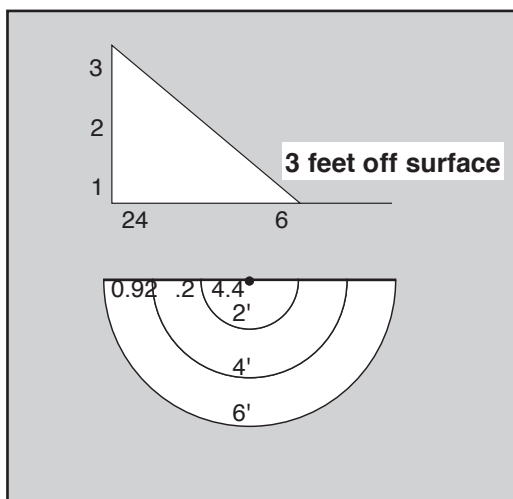

BB-O8 LED HO

Copper Deck Light

DESCRIPTION

This understated yet powerful fixture casts the industry's widest indirect wash of illumination from its perch upon deck posts and retaining walls. Our "half moon" sconce delivers rich ambient light, and the beautiful copper finish weathers the elements with grace over time.

SPECIFICATIONS

Lamp	3-watt LED Slugger
Equivalent	20-watt halogen
Material	Copper
Specifications	300 lumens 3000k 80+ CRI Wet location

PHOTOMETRIC

OUTDOORLIGHTING
PERSPECTIVES®

THE NIGHT
IS OURS™

OutdoorLights.com • 1-800-447-1112