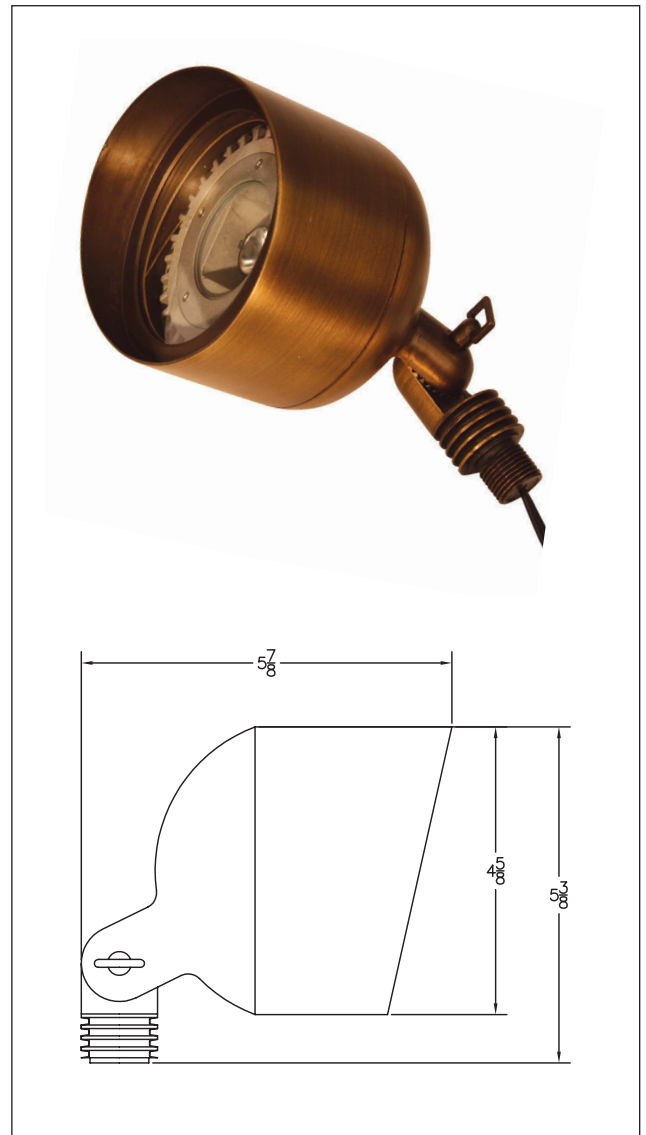

# BB-01 Cast LED

*Cast Brass Flood Light*

## DESCRIPTION

Add romance and warm washes of energy-efficient illumination with soft, beautiful light beaming from a tree or high deck rail. Spotlight a majestic tree or an interesting architectural element from the ground up. Do either with this flexible antique brass light, that grows more beautiful over time as its patina matures.

## SPECIFICATIONS

Lamp	6-watt PAR36 LED
Equivalent	35-watt PAR36 halogen
Material	Antique brass finish cast brass
Beam Spread	Spot, WFL
Specifications	380 lumens 3,000k 91 CRI IP 67
Optional	Stake or tree mount