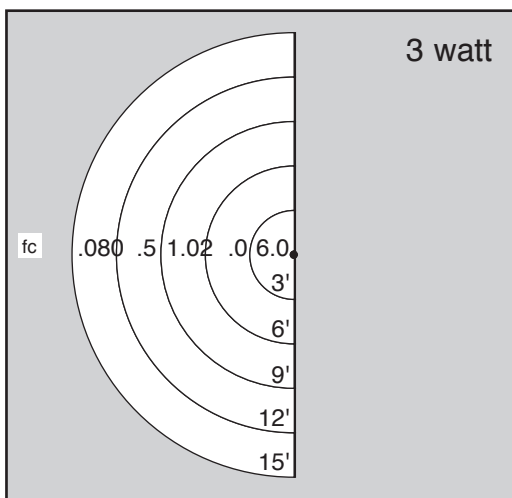

BB-O4K LED HO

Mini Soft Directional Flood Light

DESCRIPTION

An LED wonder that shines upon the shapely shrubbery of your beautiful home, projecting tall, majestic shadows onto the walls behind. Elevated to cast its light above low shrubs and plants, this flood light's effect adds aesthetic interest.

SPECIFICATIONS

Lamp	3-watt LED Slider High output 6-watt LED Slider
Equivalent	35-watt halogen (6-watt) 50 watt halogen
Material	Copper
Specifications	3-watt (300 lumens) 6-watt (600 lumens) 3,000k 80+ CRI Wet location
Stake Mount	11-inch PVC Standard
Optional	Also available in 18-gauge wire up to 25 feet for hub installations

PHOTOMETRIC

OUTDOORLIGHTING
PERSPECTIVES®

THE NIGHT
IS OURS™

OutdoorLights.com • 1-800-447-1112

© 2014 Outdoor Lighting Perspectives