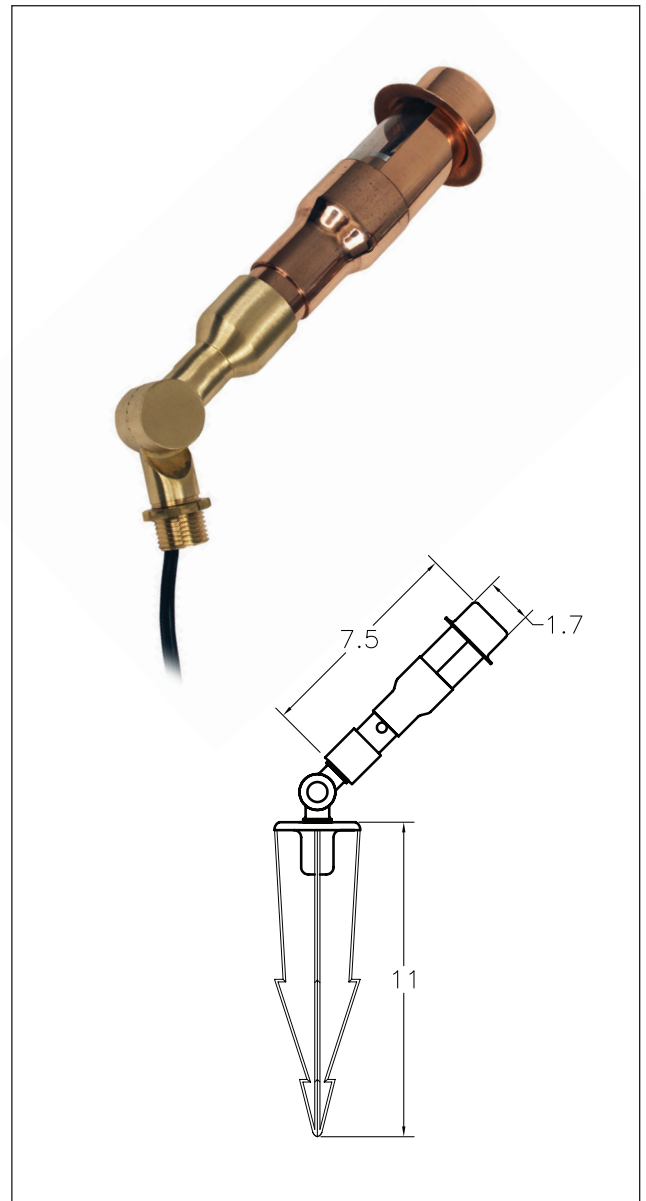

BB-O4K LED HO

Mini Soft Directional Flood Light

DESCRIPTION

An LED wonder that shines upon the shapely shrubbery of your beautiful home, projecting tall, majestic shadows onto the walls behind. Elevated to cast its light above low shrubs and plants, this flood light's effect adds aesthetic interest.

SPECIFICATIONS

Lamp	3-watt LED Slider High output 6-watt LED Slider
Equivalent	35-watt halogen (6-watt) 50 watt halogen
Material	Copper
Specifications	3-watt (300 lumens) 6-watt (600 lumens) 3,000k 80+ CRI Wet location
Stake Mount	11-inch PVC Standard
Optional	Also available in 18-gauge wire up to 25 feet for hub installations

PHOTOMETRIC

OUTDOORLIGHTING
PERSPECTIVES®

THE NIGHT
IS OURS™

OutdoorLights.com • 1-800-447-1112

© 2014 Outdoor Lighting Perspectives