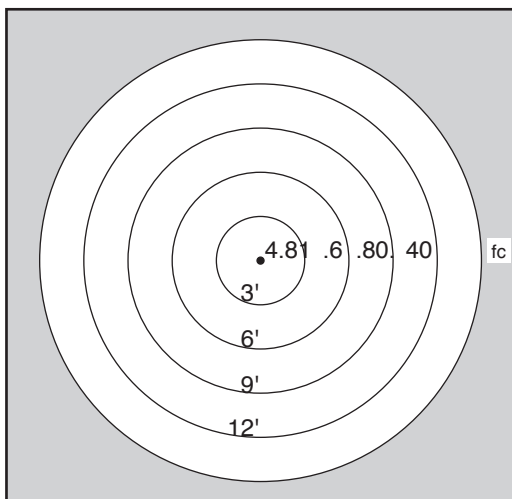

BB-O6 LED

Mini Adjustable Three-Inch Path Light

DESCRIPTION

The diminutive version of our Classic Adjustable Copper Path, the Adjustable Mini Path's smaller head lets it disappear into its surroundings even as it casts a spreading light across low flower beds, walkways, steps and driveways.

SPECIFICATIONS

Lamp	4-watt LED Slugger
Equivalent	20-watt halogen
Material	Copper
Specifications	3,000k 80+ CRI Wet location
Mount	20-inch stake standard with custom lengths upon request in angle or threaded
Optional	Also available in 18-gauge wire up to 25 feet for hub installations

PHOTOMETRIC

OUTDOORLIGHTING
PERSPECTIVES®

THE NIGHT
IS OURS™

OutdoorLights.com • 1-800-447-1112

© 2014 Outdoor Lighting Perspectives