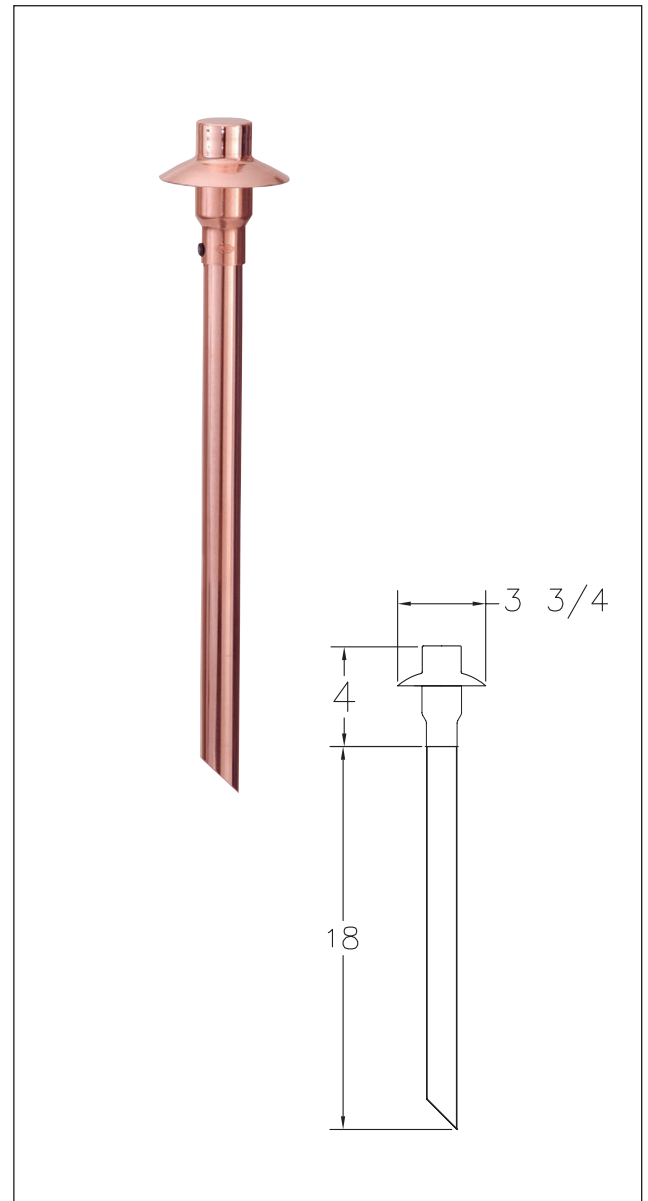

BB-O6 LED

Mini Adjustable Three-Inch Path Light

DESCRIPTION

The diminutive version of our Classic Adjustable Copper Path, the Adjustable Mini Path's smaller head lets it disappear into its surroundings even as it casts a spreading light across low flower beds, walkways, steps and driveways.

SPECIFICATIONS

Lamp	4-watt LED Slugger
Equivalent	20-watt halogen
Material	Copper
Specifications	3,000k 80+ CRI Wet location
Mount	20-inch stake standard with custom lengths upon request in angle or threaded
Optional	Also available in 18-gauge wire up to 25 feet for hub installations

PHOTOMETRIC

OUTDOORLIGHTING
PERSPECTIVES®

THE NIGHT
IS OURS™

OutdoorLights.com • 1-800-447-1112

© 2014 Outdoor Lighting Perspectives