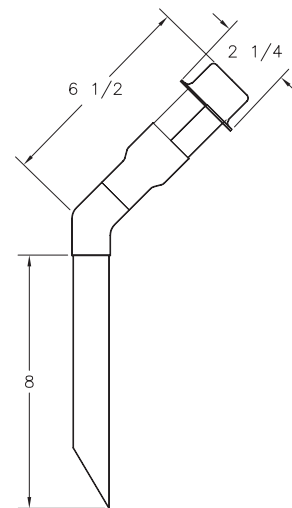

BB-O445 LED HO

Mini Stake Mount Flood Light

DESCRIPTION

An LED wonder that shines upon the shapely shrubbery of your home, throwing tall, majestic shadows onto the walls behind. Elevated to cast its light above low shrubs and plants, this flood light's effect adds aesthetic interest.

SPECIFICATIONS

Lamp	3-watt LED Slider High output 6-watt LED Slider
Equivalent	35-watt halogen (6-watt) 50-watt halogen
Material	Copper
Specifications	3-watt (300 lumens) 6-watt (600 lumens) 3,000k 80+ CRI Wet location
Stake Mount	11-inch PVC Standard
Optional	Also available in 18-gauge wire up to 25 feet for hub installations