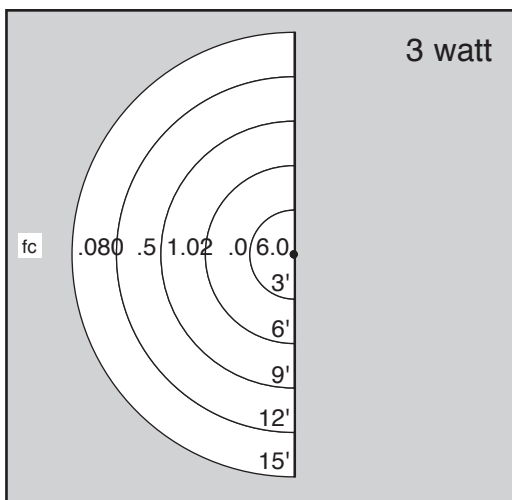

PHOTOMETRIC

OUTDOORLIGHTING
PERSPECTIVES®

THE NIGHT
IS OURS™

OutdoorLights.com • 1-800-447-1112

© 2014 Outdoor Lighting Perspectives