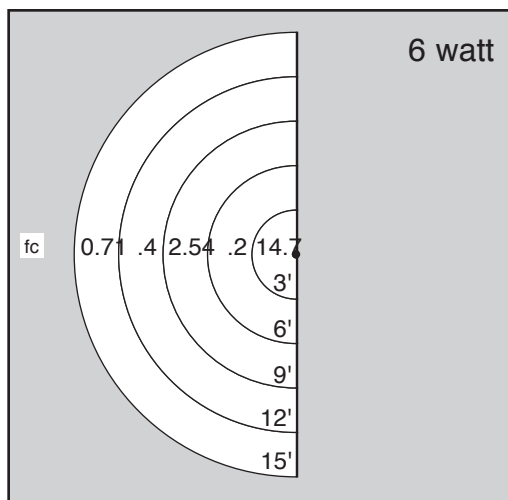

PHOTOMETRIC

OUTDOORLIGHTING
PERSPECTIVES®

THE NIGHT
IS OURS™

OutdoorLights.com • 1-800-447-1112

© 2014 Outdoor Lighting Perspectives