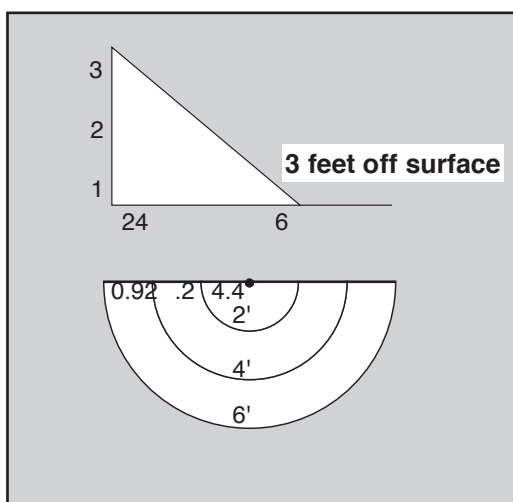

BB-O8MC LED HO

Compact Brass Wall/Deck Light

DESCRIPTION

Crafted in cast brass for lifetime use, our Compact Wall/Deck Light is built for rigorous, yet inconspicuous performance that brightens decks, patios, porches, gazebos, walls and other treasured outdoor areas.

SPECIFICATIONS

Lamp	3-watt LED Slugger
Equivalent	20-watt halogen
Material	Cast brass with copper finish
Specifications	300 lumens 3000k 80+ CRI Wet location

PHOTOMETRIC

OUTDOORLIGHTING
PERSPECTIVES®

THE NIGHT
IS OURS™

OutdoorLights.com • 1-800-447-1112

© 2014 Outdoor Lighting Perspectives