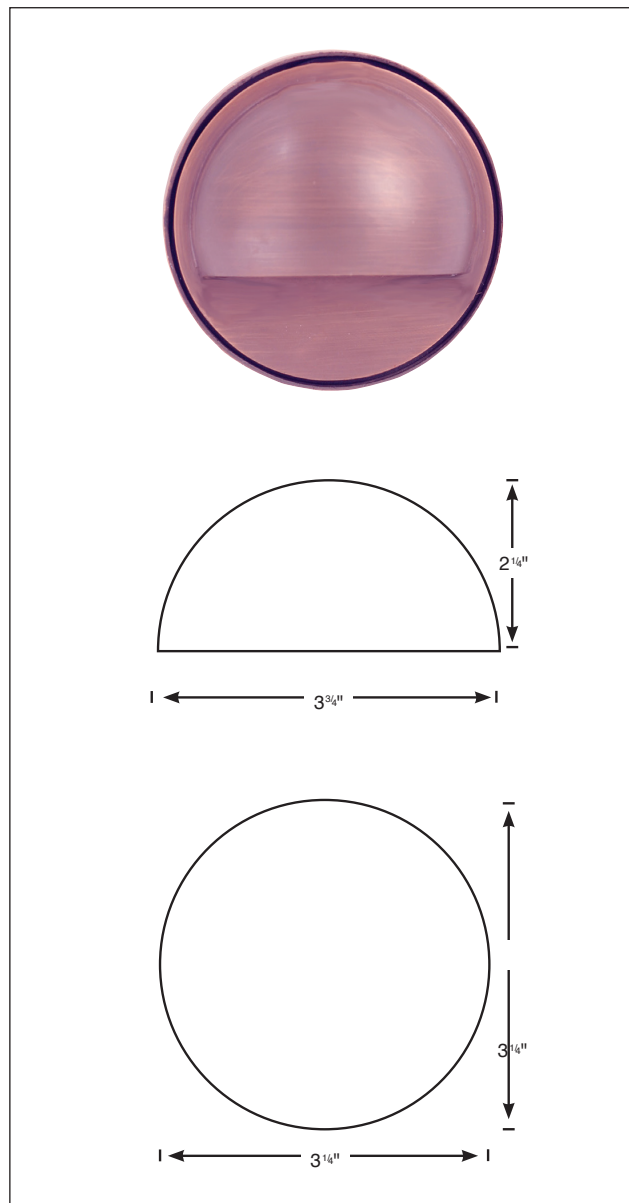

BB-O8MC LED HO

Compact Brass Wall/Deck Light

DESCRIPTION

Crafted in cast brass for lifetime use, our Compact Wall/Deck Light is built for rigorous, yet inconspicuous performance that brightens decks, patios, porches, gazebos, walls and other treasured outdoor areas.

SPECIFICATIONS

Lamp	3-watt LED Slugger
Equivalent	20-watt halogen
Material	Cast brass with copper finish
Specifications	300 lumens 3000k 80+ CRI Wet location

PHOTOMETRIC

OUTDOORLIGHTING
PERSPECTIVES®

THE NIGHT
IS OURS™

OutdoorLights.com • 1-800-447-1112

© 2014 Outdoor Lighting Perspectives