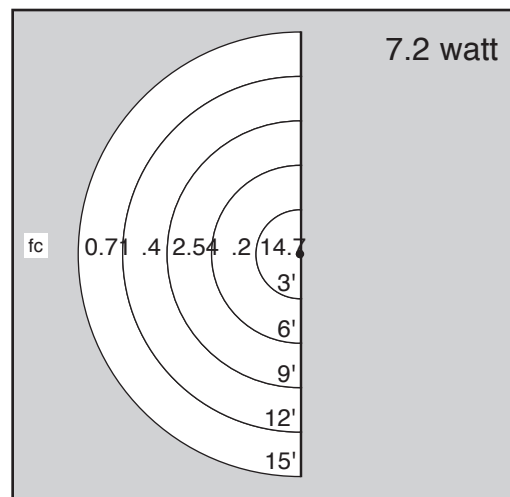

PHOTOMETRIC

OUTDOORLIGHTING
PERSPECTIVES®

THE NIGHT
IS OURS™

OutdoorLights.com • 1-800-447-1112

© 2014 Outdoor Lighting Perspectives