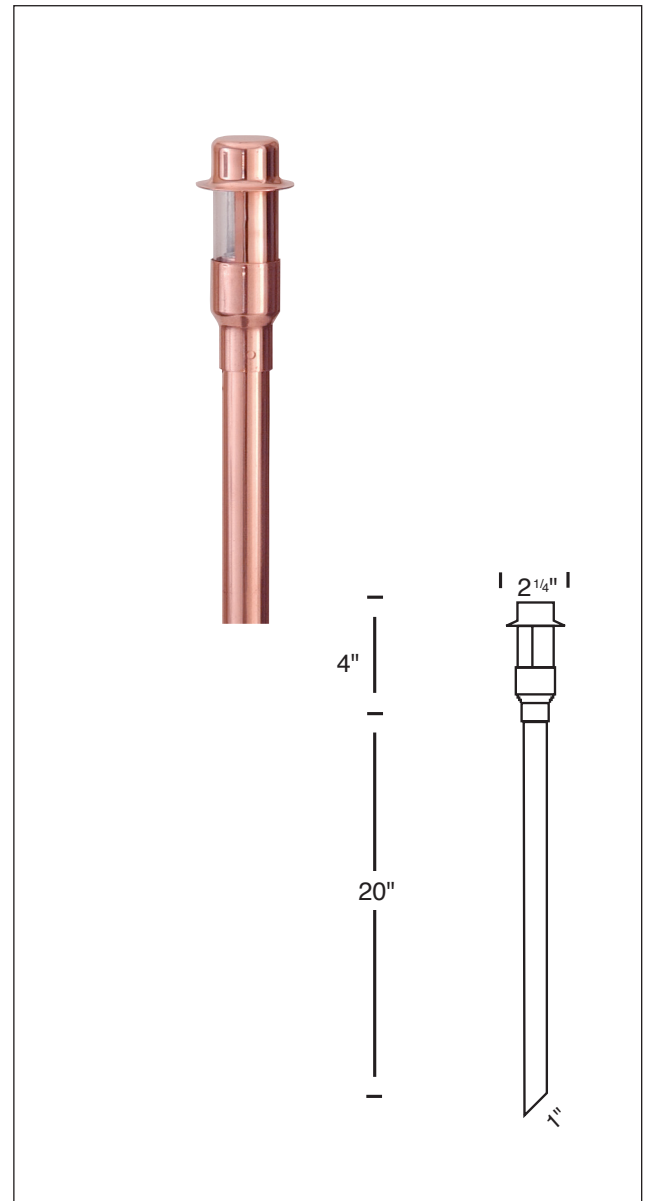

# BB-O5 LED HO

*Mini Vertical Flood Light*

## DESCRIPTION

An LED wonder that shines upon the shapely shrubbery of your beautiful home, projecting tall, majestic shadows onto the walls behind. Elevated to cast its light above low shrubs and plants, this flood light's effect adds aesthetic interest.

## SPECIFICATIONS

Lamp	3-watt LED Slider High output 6-watt LED Slider
Equivalent	35-watt halogen (6-watt) 50 watt halogen
Material	Copper
Specifications	3-watt (300 lumens) 6-watt (600 lumens) 3,000k 80+ CRI Wet location
Stake Mount	11-inch PVC Standard
Optional	Also available in 18-gauge wire up to 25 feet for hub installations