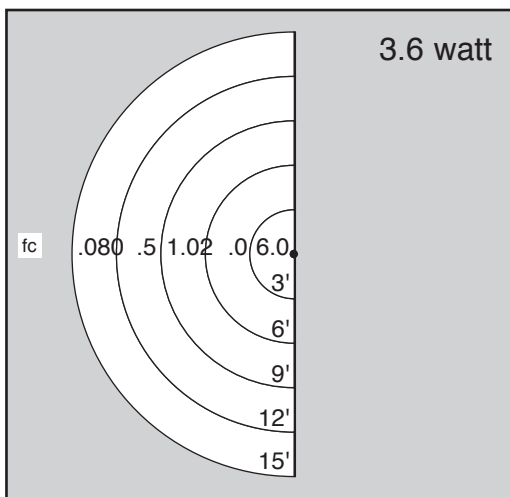

PHOTOMETRIC

OUTDOORLIGHTING
PERSPECTIVES®

THE NIGHT
IS OURS™

OutdoorLights.com • 1-800-447-1112

© 2014 Outdoor Lighting Perspectives