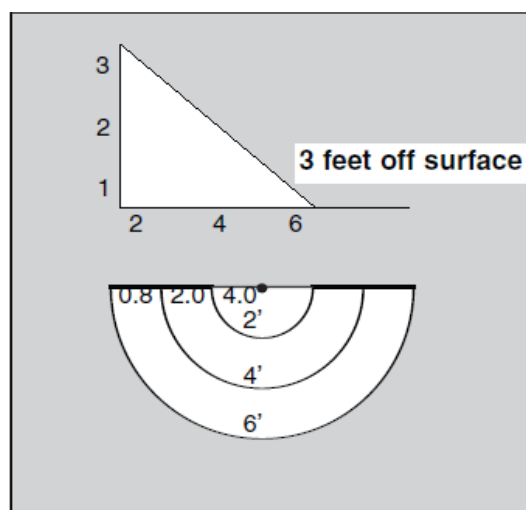

Avalon

Copper Path & Area Light

DESCRIPTION

Solid copper housing with white painted interior for optimal reflectivity.

SPECIFICATIONS

Dimensions	4-5/8" x 2-1/4" x 2-3/8"
Wire Lead	18/2 landscape cable with male terminal connectors.
Lens	Optional polycarbonate (standard for LED fixture)
Lamp	G4 bi-pin lamp, 10-watt halogen or 2-watt LED Standard (20-watt maximum)
Lamp Base	G4 / G6.35 ceramic holder rated
Mount	Adjustable brass knuckle for standard ground stake or surface mounting. Specify mounting option as required when ordering. 250V, 1000-watt
Finish	Options include polished, brushed satin and custom antique (additional charge applies)

PHOTOMETRIC

OUTDOORLIGHTING
PERSPECTIVES®

THE NIGHT
IS OURS™

OutdoorLights.com • 1-800-447-1112

Conforms to UL
Standard 1838
3182781

© 2014 Outdoor Lighting Perspectives