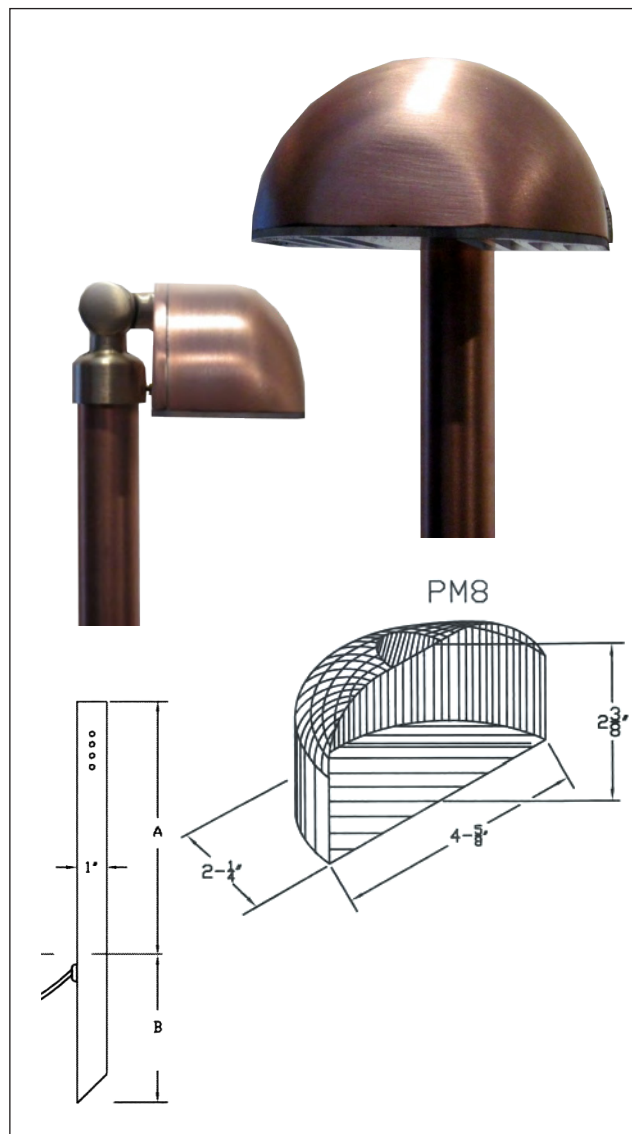

Avalon

Copper Path & Area Light

DESCRIPTION

Solid copper housing with white painted interior for optimal reflectivity.

SPECIFICATIONS

Dimensions	4-5/8" x 2-1/4" x 2-3/8"
Wire Lead	18/2 landscape cable with male terminal connectors.
Lens	Optional polycarbonate (standard for LED fixture)
Lamp	G4 bi-pin lamp, 10-watt halogen or 2-watt LED Standard (20-watt maximum)
Lamp Base	G4 / G6.35 ceramic holder rated
Mount	Adjustable brass knuckle for standard ground stake or surface mounting. Specify mounting option as required when ordering. 250V, 1000-watt
Finish	Options include polished, brushed satin and custom antique (additional charge applies)

PHOTOMETRIC

OUTDOORLIGHTING
PERSPECTIVES®

THE NIGHT
IS OURS™

OutdoorLights.com • 1-800-447-1112

Conforms to UL
Standard 1838
3182781

© 2014 Outdoor Lighting Perspectives