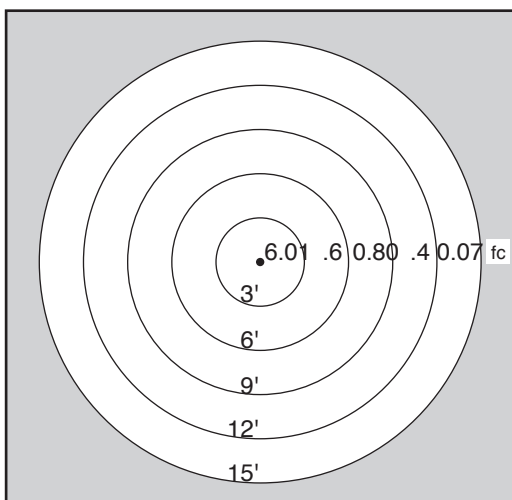

BB-O9 LED Slugger

Large Dome Nine-Inch Copper Path Light

DESCRIPTION

Highlight and secure your walkway with the uncompromising illumination and flexible range of our Large Dome Nine-Inch Path Light. Perfect for highlighting steps, driveways and more, it provides the critical visibility that prevents nighttime missteps.

SPECIFICATIONS

Lamp	4-watt LED Slugger
Equivalent	20-watt halogen
Material	Copper
Specifications	3,000k 80+ CRI Wet location
Mount	30-inch stake standard with custom lengths upon request in angle or threaded
Optional	Also available in 18-gauge wire up to 25 feet for hub installations

PHOTOMETRIC

OUTDOORLIGHTING
PERSPECTIVES®

THE NIGHT
IS OURS™

OutdoorLights.com • 1-800-447-1112

© 2014 Outdoor Lighting Perspectives