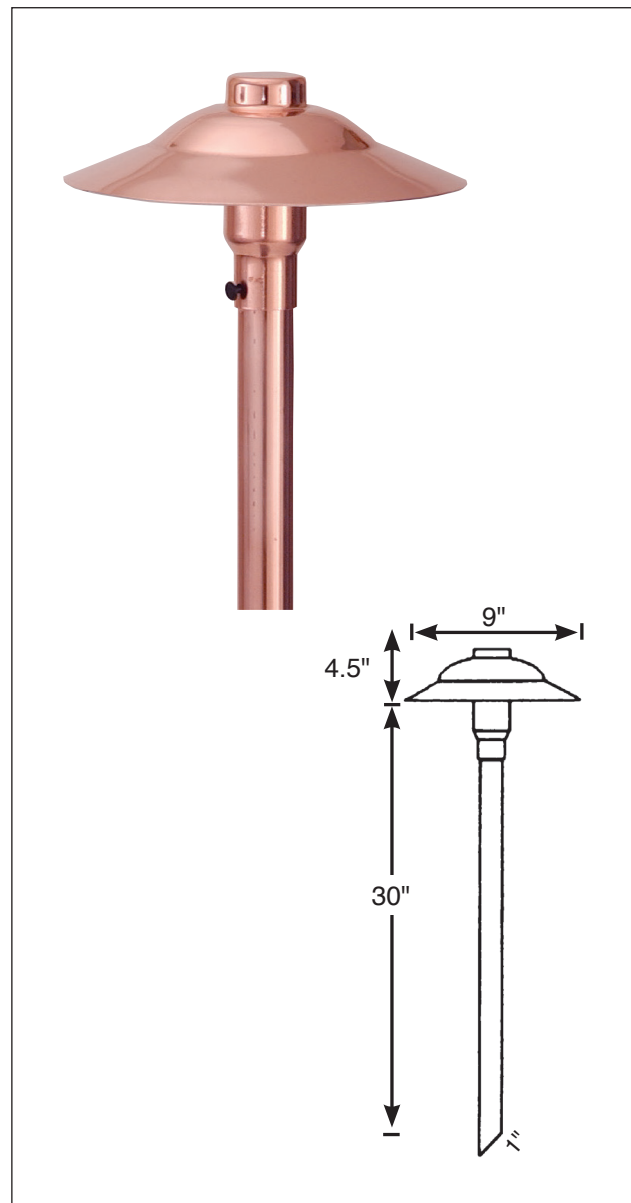

BB-O9 LED Slugger

Large Dome Nine-Inch Copper Path Light

DESCRIPTION

Highlight and secure your walkway with the uncompromising illumination and flexible range of our Large Dome Nine-Inch Path Light. Perfect for highlighting steps, driveways and more, it provides the critical visibility that prevents nighttime missteps.

SPECIFICATIONS

Lamp	4-watt LED Slugger
Equivalent	20-watt halogen
Material	Copper
Specifications	3,000k 80+ CRI Wet location
Mount	30-inch stake standard with custom lengths upon request in angle or threaded
Optional	Also available in 18-gauge wire up to 25 feet for hub installations

PHOTOMETRIC

OUTDOORLIGHTING
PERSPECTIVES®

THE NIGHT
IS OURS™

OutdoorLights.com • 1-800-447-1112

© 2014 Outdoor Lighting Perspectives