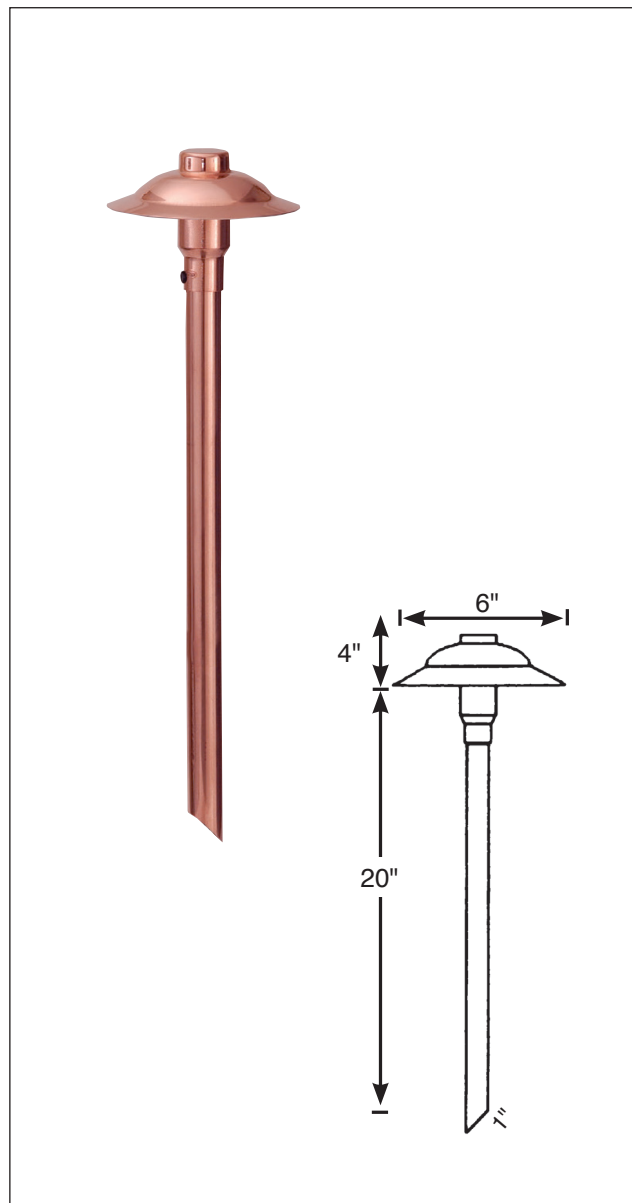

BB-O7 LED Slugger

Classic Adjustable Six-Inch Copper Path Light

DESCRIPTION

Guests and family won't miss a step in the inviting glow of our signature path light, our Classic Adjustable Six-Inch Copper Path. Boasting the lighting power to define 20 feet of pathway, it features an adjustable head that alters the range of coverage.

SPECIFICATIONS

Lamp	4-watt LED Slugger
Equivalent	20-watt halogen
Material	Copper
Specifications	3,000k 80+ CRI Wet location
Mount	20-inch stake standard with custom lengths upon request in angle or threaded
Optional	Also available in 18-gauge wire up to 25 feet for hub installations

PHOTOMETRIC

OUTDOORLIGHTING
PERSPECTIVES®

THE NIGHT
IS OURS™

OutdoorLights.com • 1-800-447-1112

© 2014 Outdoor Lighting Perspectives