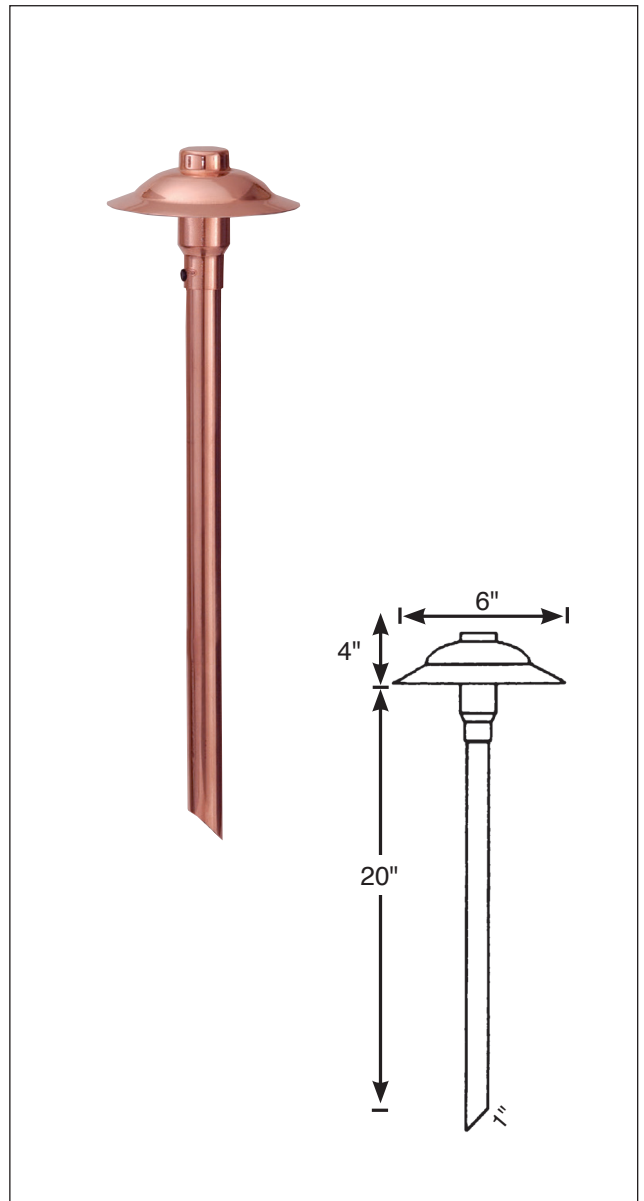

BB-O7 LED Slider

Classic Six-Inch Path Light

DESCRIPTION

Guests and family won't miss a step in the inviting glow of our signature path light. The Classic Copper Path boasts the lighting power to define 10 steps or up to 30 feet of pathway.

SPECIFICATIONS

Lamp	2x3-watt LED Slider
Equivalent	33v-watt halogen
Material	Copper
Specifications	3,000k 80+ CRI Wet location
Mount	20-inch stake standard with custom lengths upon request in angle or threaded
Optional	Also available in 18-gauge wire up to 25 feet for hub installations

PHOTOMETRIC

OUTDOORLIGHTING
PERSPECTIVES®

THE NIGHT
IS OURS™

OutdoorLights.com • 1-800-447-1112

© 2014 Outdoor Lighting Perspectives