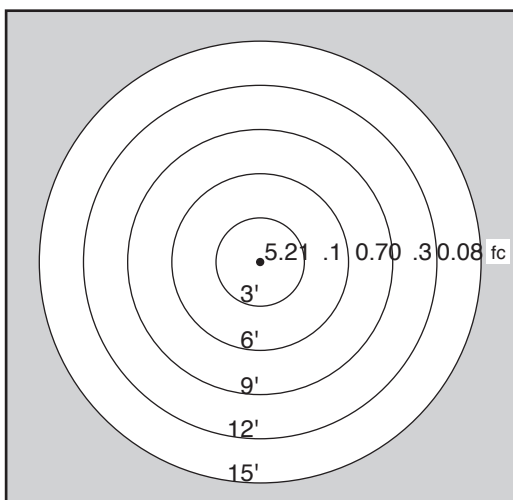

BB-O7 LED Slider

Classic Six-Inch Path Light

DESCRIPTION

Guests and family won't miss a step in the inviting glow of our signature path light. The Classic Copper Path boasts the lighting power to define 10 steps or up to 30 feet of pathway.

SPECIFICATIONS

Lamp	2x3-watt LED Slider
Equivalent	33v-watt halogen
Material	Copper
Specifications	3,000k 80+ CRI Wet location
Mount	20-inch stake standard with custom lengths upon request in angle or threaded
Optional	Also available in 18-gauge wire up to 25 feet for hub installations

PHOTOMETRIC

OUTDOORLIGHTING
PERSPECTIVES®

THE NIGHT
IS OURS™

OutdoorLights.com • 1-800-447-1112

© 2014 Outdoor Lighting Perspectives