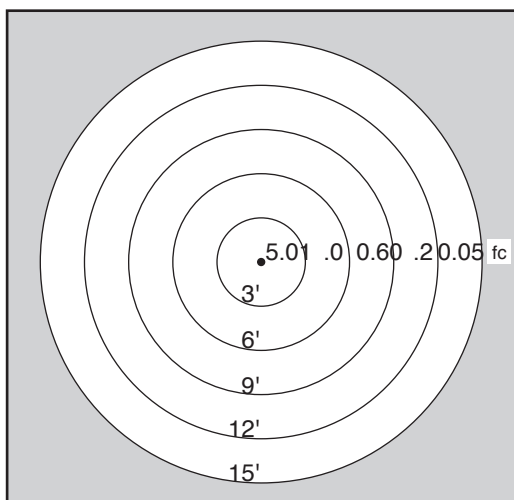

BB-O7 LED Slugger

Classic Adjustable Six-Inch Copper Path Light

DESCRIPTION

Guests and family won't miss a step in the inviting glow of our signature path light, our Classic Adjustable Six-Inch Copper Path. Boasting the lighting power to define 20 feet of pathway, it features an adjustable head that alters the range of coverage.

SPECIFICATIONS

Lamp	4-watt LED Slugger
Equivalent	20-watt halogen
Material	Copper
Specifications	3,000k 80+ CRI Wet location
Mount	20-inch stake standard with custom lengths upon request in angle or threaded
Optional	Also available in 18-gauge wire up to 25 feet for hub installations

PHOTOMETRIC

OUTDOORLIGHTING
PERSPECTIVES®

THE NIGHT
IS OURS™

OutdoorLights.com • 1-800-447-1112

© 2014 Outdoor Lighting Perspectives