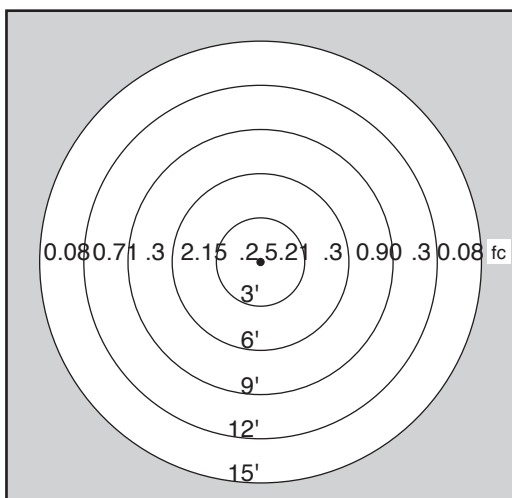

BB-O7F LED HO

Medium Copper Half-Path, Half-Flood Light

DESCRIPTION

The larger cousin of our classic half-path, half-flood light, perfect for broader applications such as wide driveways, multi-level path stations and cascading paths. Custom stake lengths elevate this light in order to create the ideal effect.

SPECIFICATIONS

Lamp	2x3-watt LED Slugger
Equivalent	35-watt halogen
Material	Copper
Specifications	3,000k 80+ CRI Wet location
Mount	24-inch stake standard. Custom stake lengths upon request in angle or threaded
Optional	Also available in 18-gauge wire up to 25 feet for hub installations

PHOTOMETRIC

OUTDOORLIGHTING
PERSPECTIVES®

THE NIGHT
IS OURS™

OutdoorLights.com • 1-800-447-1112

© 2014 Outdoor Lighting Perspectives