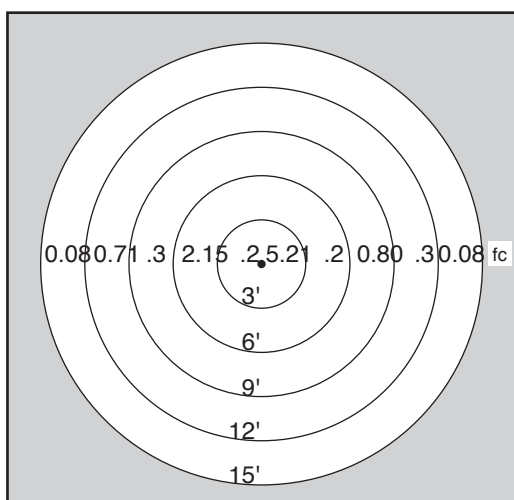

BB-O7F LED Slider

Classic Half Path Light, Half Flood Light

DESCRIPTION

This unique light performs double duty, highlighting your pathway as well as a favorite tree, textured wall or lush planting bed simultaneously. Beauty and safety are together enhanced, thanks to clever design and professional placement.

SPECIFICATIONS

Lamp	2x3-watt LED Slider
Equivalent	35-watt halogen
Material	Copper
Specifications	300 Lumens on flood side 3,000k 80+ CRI Wet location
Mount	20-inch stake standard. Custom stake lengths upon request in angle or threaded
Optional	Also available in 18-gauge wire up to 25-feet for hub installations

PHOTOMETRIC

OUTDOORLIGHTING
PERSPECTIVES®

THE NIGHT
IS OURS™

OutdoorLights.com • 1-800-447-1112

© 2014 Outdoor Lighting Perspectives