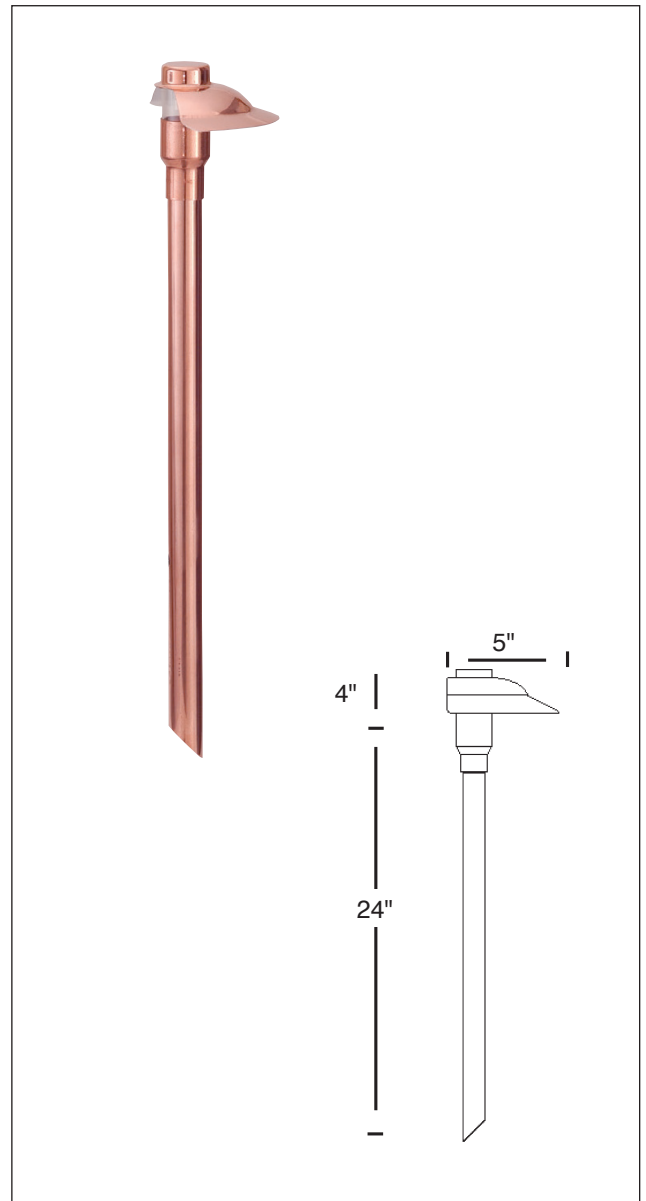

BB-O7F LED HO

Medium Copper Half-Path, Half-Flood Light

DESCRIPTION

The larger cousin of our classic half-path, half-flood light, perfect for broader applications such as wide driveways, multi-level path stations and cascading paths. Custom stake lengths elevate this light in order to create the ideal effect.

SPECIFICATIONS

Lamp	2x3-watt LED Slugger
Equivalent	35-watt halogen
Material	Copper
Specifications	3,000k 80+ CRI Wet location
Mount	24-inch stake standard. Custom stake lengths upon request in angle or threaded
Optional	Also available in 18-gauge wire up to 25 feet for hub installations

PHOTOMETRIC

OUTDOORLIGHTING
PERSPECTIVES®

THE NIGHT
IS OURS™

OutdoorLights.com • 1-800-447-1112

© 2014 Outdoor Lighting Perspectives