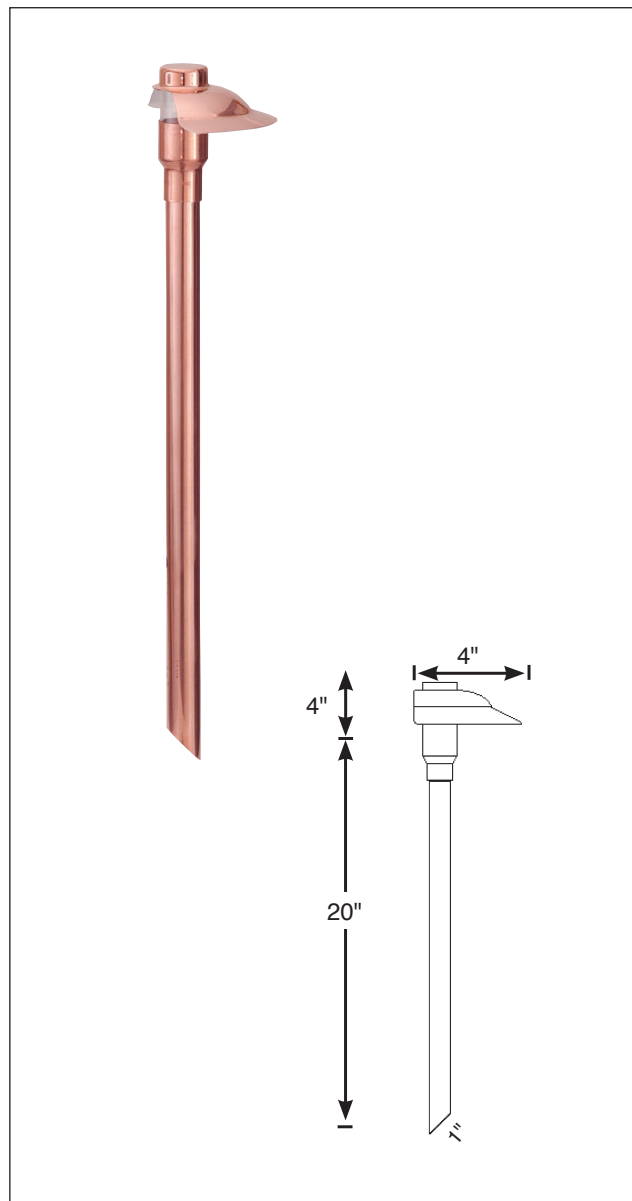

BB-O7F LED Slider

Classic Half Path Light, Half Flood Light

DESCRIPTION

This unique light performs double duty, highlighting your pathway as well as a favorite tree, textured wall or lush planting bed simultaneously. Beauty and safety are together enhanced, thanks to clever design and professional placement.

SPECIFICATIONS

Lamp	2x3-watt LED Slider
Equivalent	35-watt halogen
Material	Copper
Specifications	300 Lumens on flood side 3,000k 80+ CRI Wet location
Mount	20-inch stake standard. Custom stake lengths upon request in angle or threaded
Optional	Also available in 18-gauge wire up to 25-feet for hub installations

PHOTOMETRIC

OUTDOORLIGHTING
PERSPECTIVES®

THE NIGHT
IS OURS™

OutdoorLights.com • 1-800-447-1112

© 2014 Outdoor Lighting Perspectives