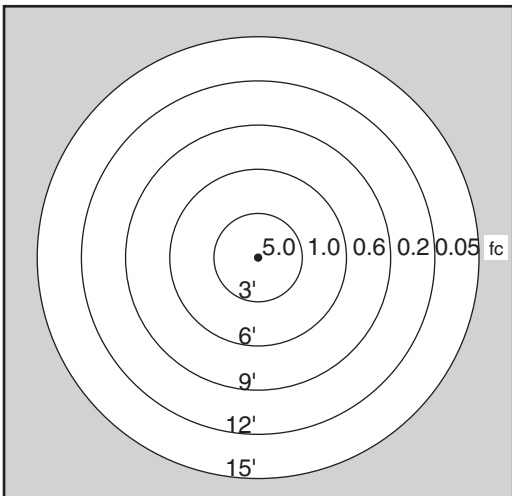

Deck Light

**CLASSIC ADJUSTABLE 6" PIER MOUNT LIGHT
BB-O7D LED**

**CLASSIC ADJUSTABLE
COPPER PIER MOUNT LIGHT**   bb-07d LED Slugger

Our pier-mounted version of the classic path light is perfect for securing atop retaining walls and along decks, handrails and bench seating, casting a widespread glow that effortlessly boosts visibility where you will most enjoy it.

- **LAMP:** 4 WATT LED SLUGGER
- **EQUIVALENT:** 20 WATT HALOGEN
- **MATERIAL:** COPPER
- **SPECIFICATIONS:** 3,000K
  80+ CRI
  WET LOCATION
- **STAKE MOUNT:** 7" STAKE STANDARD
  BRASS ROUND MOUNT INCLUDED
  ALSO AVAILABLE IN 18 GAUGE WIRE UP
  TO 25' FOR HUB INSTALLATIONS