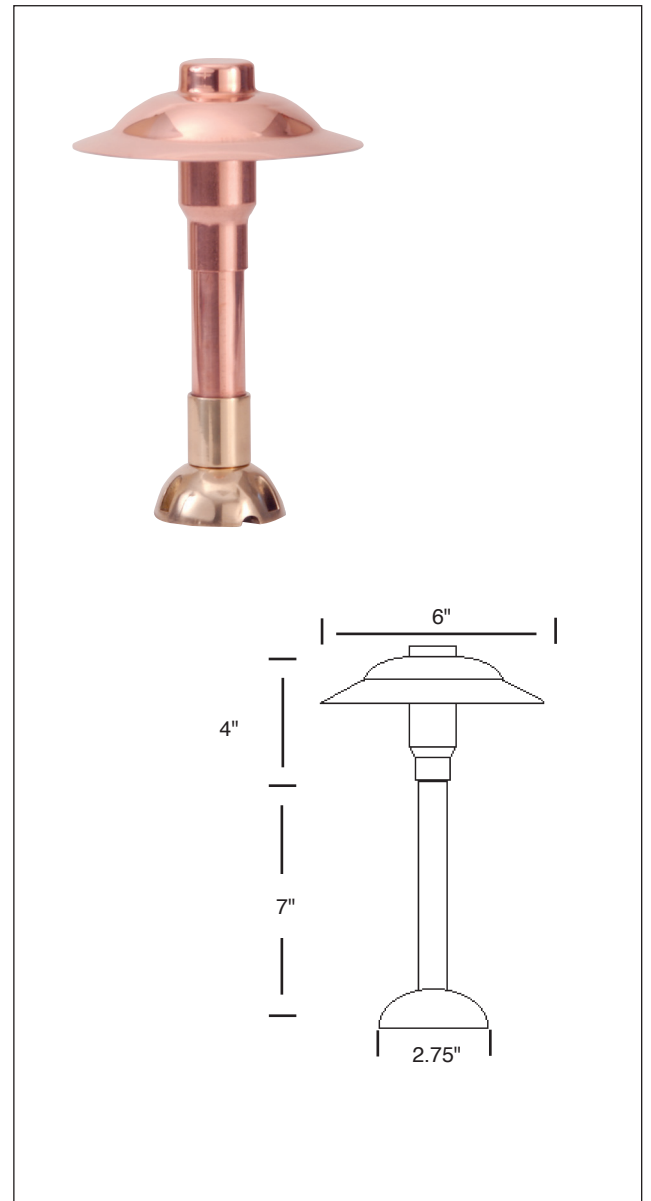

BB-O7D LED HO

Classic Six-Inch Pier Mount light

DESCRIPTION

Our pier-mounted version of the classic path light is perfect for securing atop retaining walls and along decks, handrails and bench seating, casting a widespread glow that effortlessly boosts visibility where you will most enjoy it.

SPECIFICATIONS

Lamp	2x3-watt LED slider
Equivalent	35-watt halogen
Material	Copper
Specifications	3,000K 80+ CRI Wet location
Stake Mount	7-inch pipe standard brass round mount included
Optional	Also available in 18-gauge wire up to 25 feet for hub installations

PHOTOMETRIC

OUTDOORLIGHTING
PERSPECTIVES®

THE NIGHT
IS OURS™

OutdoorLights.com • 1-800-447-1112

© 2014 Outdoor Lighting Perspectives