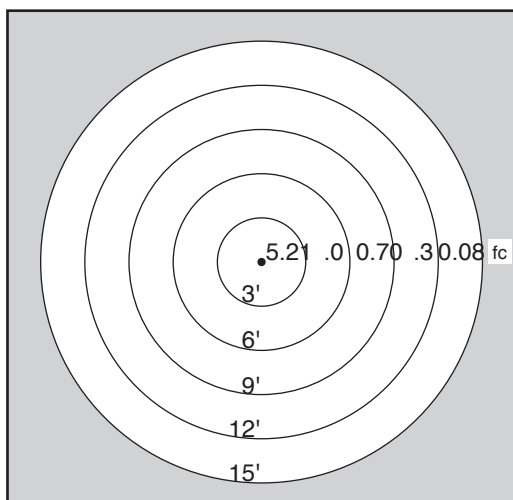

BB-O7D LED HO

Classic Six-Inch Pier Mount light

DESCRIPTION

Our pier-mounted version of the classic path light is perfect for securing atop retaining walls and along decks, handrails and bench seating, casting a widespread glow that effortlessly boosts visibility where you will most enjoy it.

SPECIFICATIONS

Lamp	2x3-watt LED slider
Equivalent	35-watt halogen
Material	Copper
Specifications	3,000K 80+ CRI Wet location
Stake Mount	7-inch pipe standard brass round mount included
Optional	Also available in 18-gauge wire up to 25 feet for hub installations

PHOTOMETRIC

OUTDOORLIGHTING
PERSPECTIVES®

THE NIGHT
IS OURS™

OutdoorLights.com • 1-800-447-1112

© 2014 Outdoor Lighting Perspectives