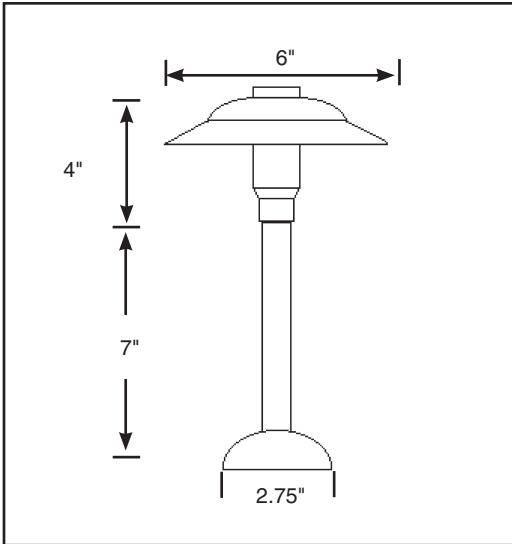

## SPECIFICATIONS

Lamp	2x3-watt LED slider
Equivalent	35-watt halogen
Material	Copper
Specifications	3,000K 80+ CRI Wet location
Stake Mount	7-inch pipe standard brass round mount included
Optional	Also available in 18-gauge wire up to 25 feet for hub installations

## PHOTOMETRIC

**OUTDOORLIGHTING**  
PERSPECTIVES®

THE NIGHT  
IS OURS™

OutdoorLights.com • 1-800-447-1112

© 2014 Outdoor Lighting Perspectives

**Deck Light**

**CLASSIC ADJUSTABLE 6" PIER MOUNT LIGHT  
 BB-O7D LED**

- LAMP:** 4 WATT LED SLUGGER
- EQUIVALENT:** 20 WATT HALOGEN
- MATERIAL:** COPPER
- SPECIFICATIONS:** 3,000K  
80+ CRI  
WET LOCATION
- STAKE MOUNT:** 7" STAKE STANDARD  
BRASS ROUND MOUNT INCLUDED  
ALSO AVAILABLE IN 18 GAUGE WIRE UP  
TO 25' FOR HUB INSTALLATIONS