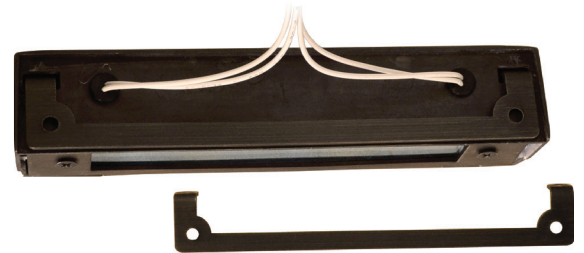

Brunswick

Hardscape Under Cap Fixture

DESCRIPTION

| | |
|----------|----------------------|
| Part# | 490080 |
| Material | Brass |
| Finish | (WB) Weathered Brass |

SPECIFICATIONS

| | |
|-------------------------|------------------|
| Housing Construction | Brass |
| Face Plate Construction | Brass |
| Finish | Weathered Brass |
| Weight | 1.3 Lb |
| Voltage | 12 Volt |
| Socket | 2 Bi Pin Sockets |
| Wire | 10' Lead (18/2) |
| Wattage | Maximum 30 Watts |
| Lens | Clear |

Under Cap Mount

Flush Mount

Under Cap Mount Dimensions

Flush Mount Dimensions

OUTDOORLIGHTING
PERSPECTIVES®

THE NIGHT
IS OURS™

Conforms to UL
Standard 1838
3182781

OutdoorLights.com • 1-800-447-1112