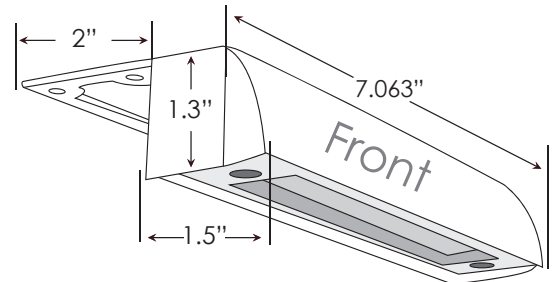

Brunswick

Hardscape Under Cap Fixture

DESCRIPTION

| | |
|----------|----------------------|
| Part# | 490080 |
| Material | Brass |
| Finish | (WB) Weathered Brass |

SPECIFICATIONS

| | |
|-------------------------|------------------|
| Housing Construction | Brass |
| Face Plate Construction | Brass |
| Finish | Weathered Brass |
| Weight | 1.3 Lb |
| Voltage | 12 Volt |
| Socket | 2 Bi Pin Sockets |
| Wire | 10' Lead (18/2) |
| Wattage | Maximum 30 Watts |
| Lens | Clear |

Under Cap Mount

Flush Mount

Under Cap Mount Dimensions

Flush Mount Dimensions

OUTDOORLIGHTING
PERSPECTIVES®

THE NIGHT
IS OURS™

Conforms to UL
Standard 1838
3182781

OutdoorLights.com • 1-800-447-1112