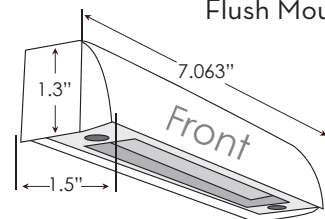

Brunswick

Hardscape Under Cap Fixture

DESCRIPTION

| | |
|----------|----------------------|
| Part# | 490080 |
| Material | Brass |
| Finish | (WB) Weathered Brass |

SPECIFICATIONS

| | |
|-------------------------|------------------|
| Housing Construction | Brass |
| Face Plate Construction | Brass |
| Finish | Weathered Brass |
| Weight | 1.3 Lb |
| Voltage | 12 Volt |
| Socket | 2 Bi Pin Sockets |
| Wire | 10' Lead (18/2) |
| Wattage | Maximum 30 Watts |
| Lens | Clear |

Under Cap Mount

Flush Mount

Under Cap Mount Dimensions

Flush Mount Dimensions

OUTDOORLIGHTING
PERSPECTIVES®

THE NIGHT
IS OURS™

Conforms to UL
Standard 1838
3182781

OutdoorLights.com • 1-800-447-1112