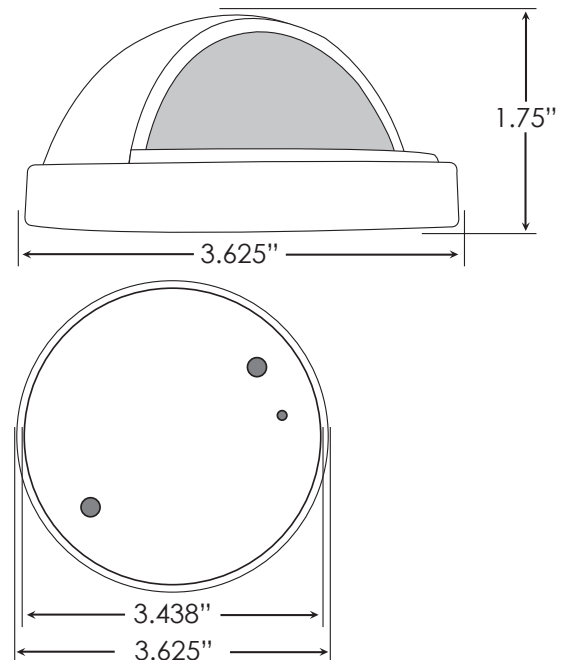

Savannah

Deck light - Eyelid

DESCRIPTION

Part#	490075
Material	Cast brass
Lens	Frosted glass
Finish	(WB) Weathered Brass

SPECIFICATIONS

Construction	Cast brass
Finish	Weathered brass
Weight	1 Lb
Voltage	12 or 24-volt
Socket	Bi Pin
Lens	Frosted glass lens
Wire	10-foot lead (18/2)
Wattage	Maximum 50-watts