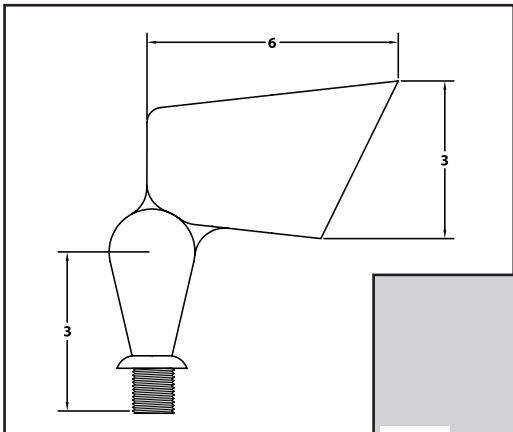

Direct Flood/Spot Light

**CAST ANTIQUE BRASS FLOOD/SPOT
BB-12AB CAST LED**

**ALL PURPOSE DIRECTIONAL
CAST BRASS FLOOD/SPOT LIGHT** bb-12ab LED

This flexible flood/spotlight adorns thousands of home landscapes across the country, washing soft, warm light over home exteriors and spotlighting uniquely shaped trees, arbors, ponds, outdoor sculptures, fountains and signs. The heavyweight casting of this fixture is specifically designed to dissipate heat to maximize average LED life.

- LAMP:** 5 WATT MR16 LED
- EQUIVALENT:** 35 WATT MR16
- MATERIAL:** ANTIQUE BRASS FINISH
ON CAST BRASS
- BEAM SPREAD:** SPOT 15°, FLOOD 30°
- SPECIFICATIONS:** 360 LUMENS
3,000K
80+ CRI
WET LOCATION
- MOUNT:** UP OR DOWN LIGHT
11" PVC STAKE OR BRASS
MOUNT INCLUDED

- ALSO AVAILABLE:** 6 WATT MR16
50 WATT MR16 EQUIVALENT
450 LUMENS
SPOT 15°, FLOOD 30°, WIDE FLOOD 60°