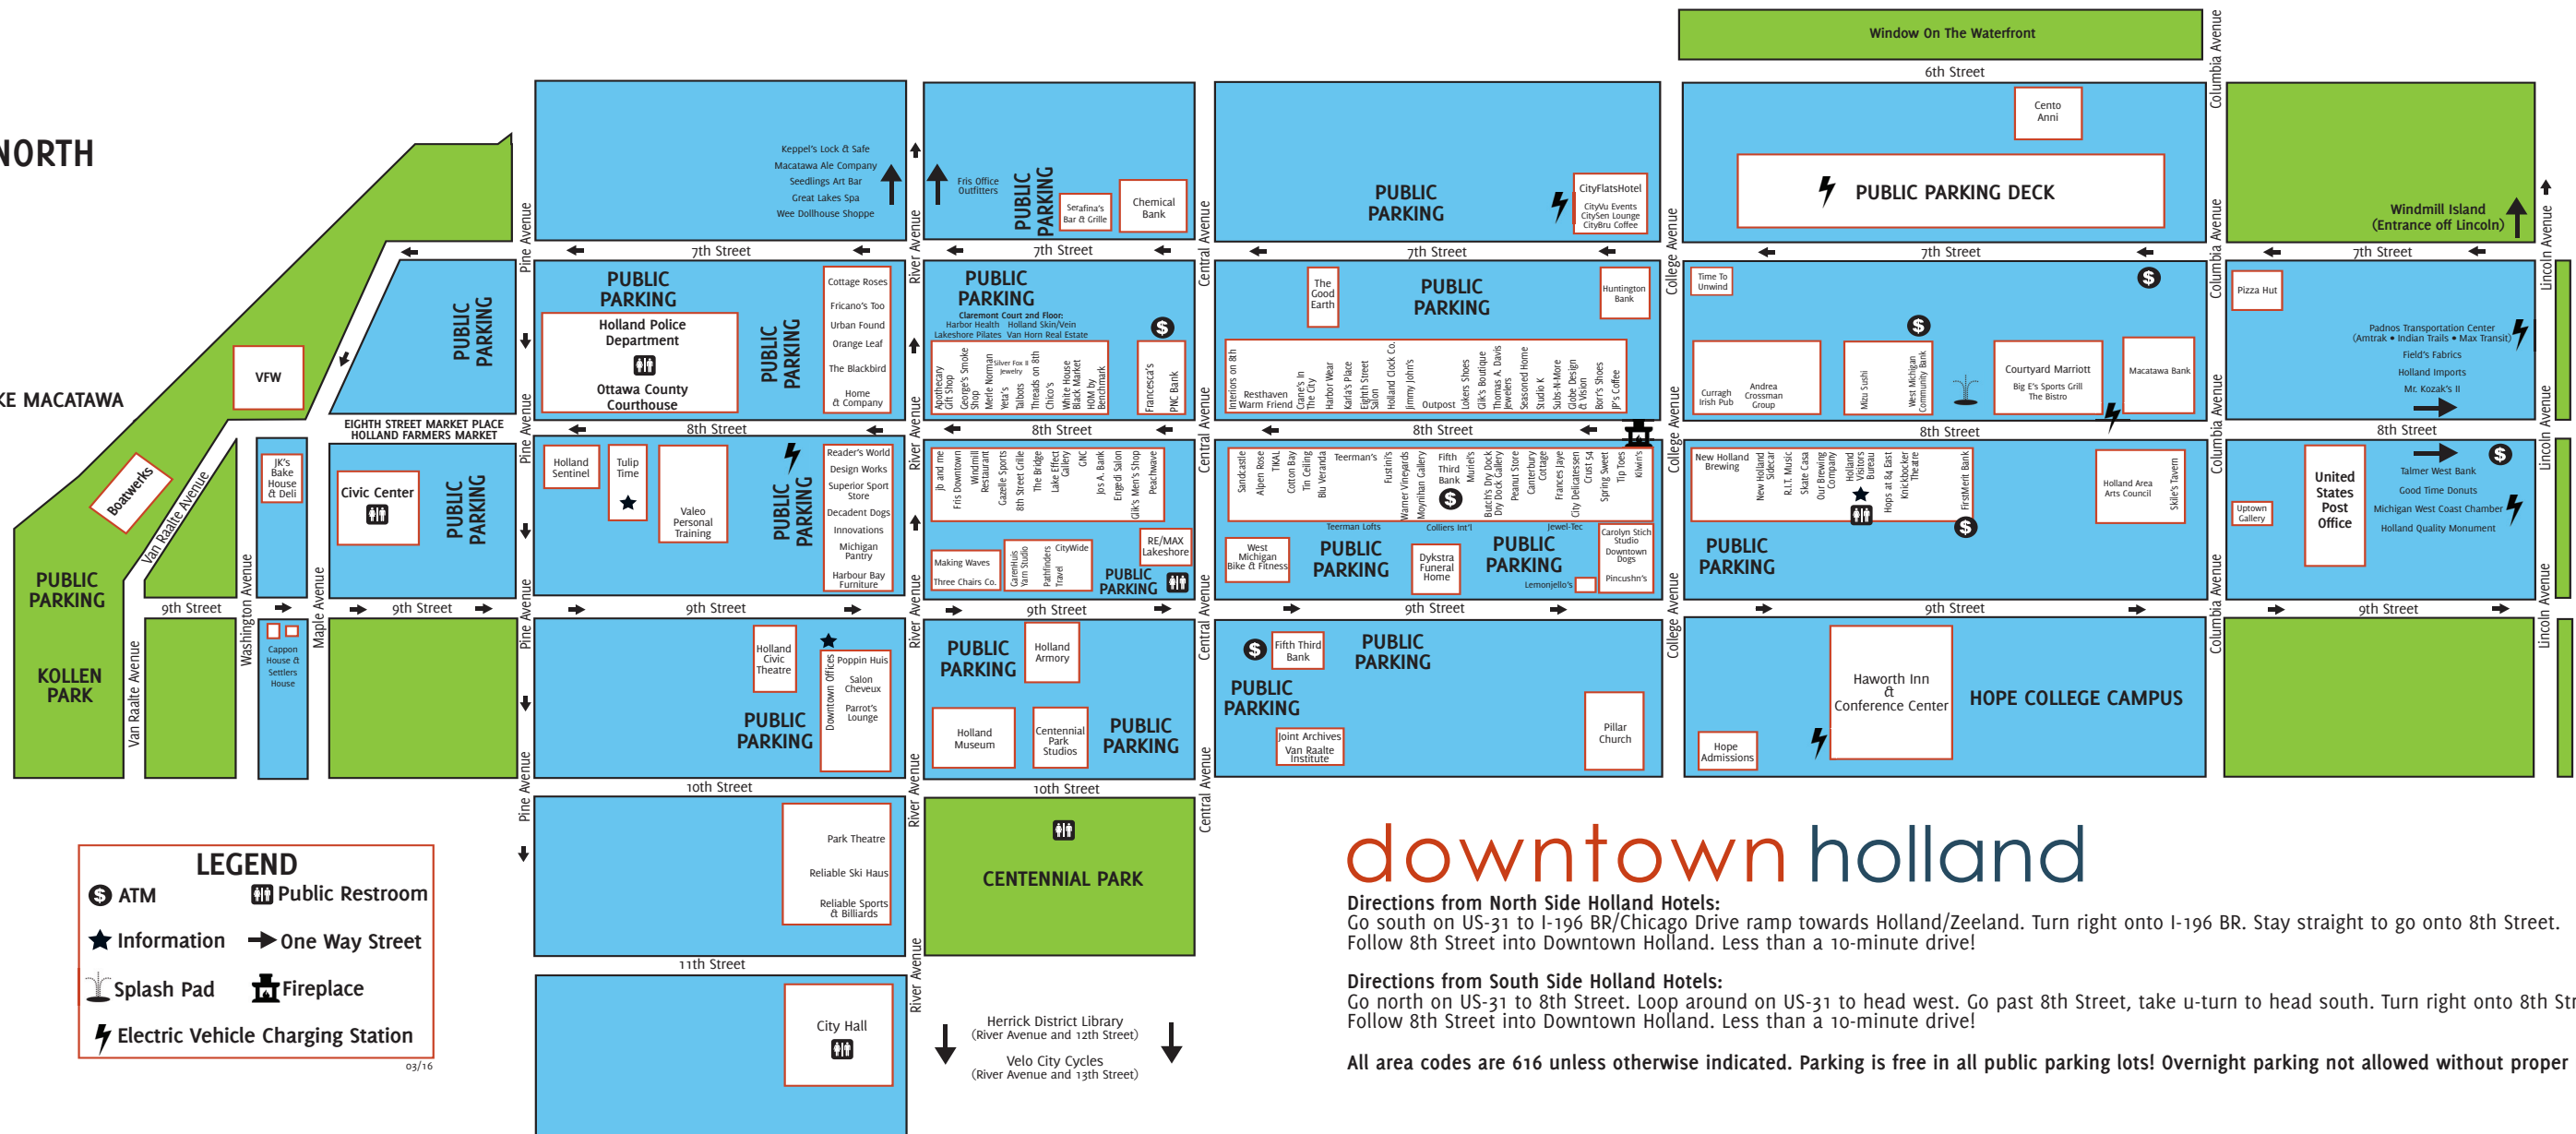

DOWNTOWN HOLLAND SHOPPING & DINING DIRECTORY

LAKE MACATAWA

LEGEND

- ATM
- Public Restroom
- Information
- One Way Street
- Splash Pad
- Fireplace
- Electric Vehicle Charging Station

downtown holland

Directions from North Side Holland Hotels:
Go south on US-31 to I-196 BR/Chicago Drive ramp towards Holland/Zeeland. Turn right onto I-196 BR. Stay straight to go onto 8th Street. Follow 8th Street into Downtown Holland. Less than a 10-minute drive!

Directions from South Side Holland Hotels:
Go north on US-31 to 8th Street. Loop around on US-31 to head west. Go past 8th Street, take u-turn to head south. Turn right onto 8th Street. Follow 8th Street into Downtown Holland. Less than a 10-minute drive!

All area codes are 616 unless otherwise indicated. Parking is free in all public parking lots! Overnight parking not allowed without proper permit.

APPAREL & ACCESSORIES

- Blu Veranda..... 355-5411
- Chico's..... 396-3696
- Cotton Bay..... 394-7114
- Frances Jaye 546-2671
- Francesca's..... 396-3851
- Glik's Boutique 994-8058
- Glik's Men's Shop 298-2932
- Harbor Wear..... 355-7937
- jb & me 392-8902
- Jos. A. Bank
- Clothiers..... 393-6287
- Muriel's Intimate
- Apparel..... 510-2077
- Outpost of Holland..... 396-5556
- Silver Fox II Jewelry..... 396-3966
- Spring Sweet..... 355-1433
- Studio K..... 393-7900
- Talbots..... 494-0217
- Threads on 8th 396-8333
- TIKAL..... 396-6828
- Urban Found..... 396-5600
- White House
- Black Market..... 396-4736
- Yeta's Fine Fashions... 393-5950