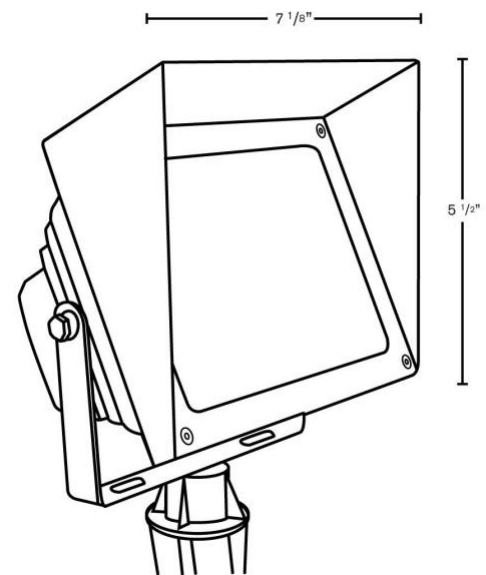

Ozark

High Output Wash Light

DESCRIPTION

Part#'s	LED-FL-20-12
Material	Cast Aluminum
Lamp	Integrated 6, 15, and 30 watt LED chip
Finish	Powdercoat Bronze

SPECIFICATIONS

Construction	Cast Aluminum
Voltage	10-20 Volt
LED Available Beam Spreads	30ft x 30ft @ 10ft distance
Wire	36" SJ Cord
Wattage	6, 15, or 30 Watts
Lens	Tempered flat
Mounting	1/2" NPT stake
Lifetime Warranty	