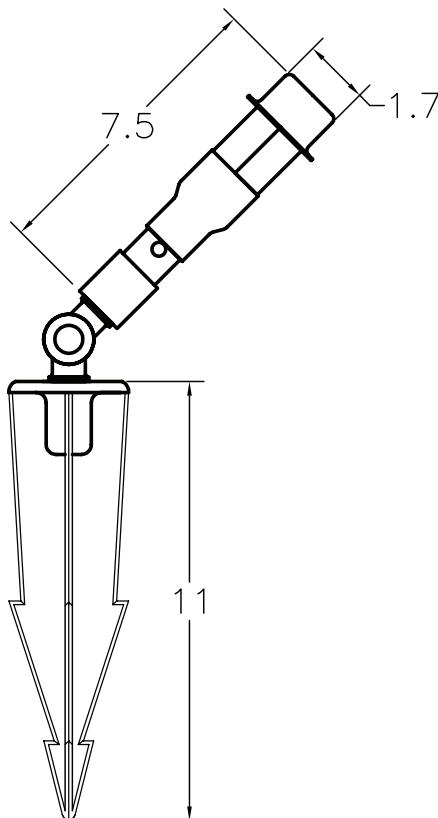

Type: \_\_\_\_\_

Model: \_\_\_\_\_

Project: \_\_\_\_\_

**SPECIFICATION SHEET**

**MODEL: BB-04K LED HO**

**SPECIFICATIONS**

**HOUSING:**

Spun copper

**SOCKET/LAMP HOLDER:**

One ceramic bi-pin socket with stainless steel spring.

**LENS:**

Clear tempered glass convex lens.

**LAMP TYPE:**

High Output 6-watt LED Slider

**MOUNTING:**

Stake Mount 11-inch PVC Standard

**WIRING:**

Prewired with 5' pigtail of 18/2 cable.

**WARRANTY:**

Lifetime.

An LED wonder that shines upon the shapely shrubbery of your beautiful home, projecting tall, majestic shadows onto the walls behind. Elevated to cast its light above low shrubs and plants, this flood light's effect adds aesthetic interest.

**DIMENSIONS:**

LED LAMP SPECIFICATIONS

**LAMP TYPE:**

MR16 UL-listed (E353116) 12V lamp with 5-year warranty, dimmable, and suitable for enclosed luminaires.

**OPTICS:**

Integral optics providing available beam spreads from 15° to 60°.