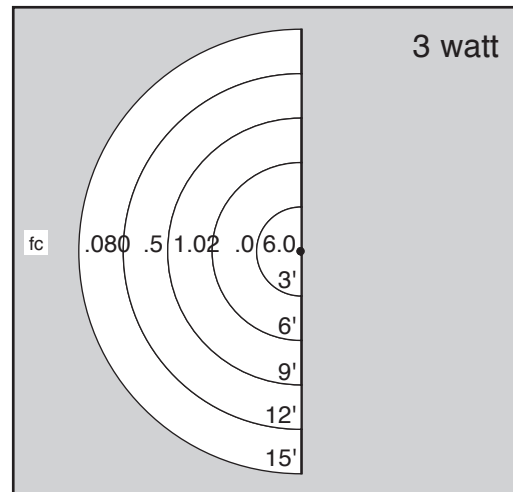

**SOCKET/LAMP HOLDER:**

One ceramic bi-pin socket with stainless steel spring.

**LENS:**

Clear tempered glass convex lens.

**LAMP TYPE:**

High Output 6-watt LED Slider

**MOUNTING:**

Stake Mount 11-inch PVC Standard

**DIMENSIONS:**

LED LAMP SPECIFICATIONS

**LAMP TYPE:**

MR16 UL-listed (E353116) 12V lamp with 5-year warranty, dimmable, and suitable for enclosed luminaires.

**OPTICS:**

Integral optics providing available beam spreads from 15° to 60°.