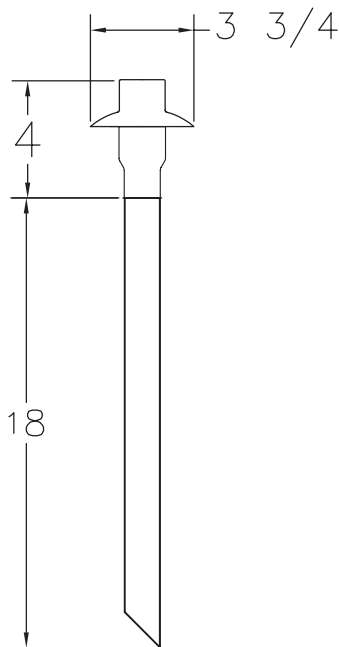

Type: _____

Model: _____

Project: _____

SPECIFICATION SHEET

MODEL: BB-06 LED

SPECIFICATIONS

HOUSING:

Spun copper

SOCKET/LAMP HOLDER:

One ceramic bi-pin socket with stainless steel spring.

LENS:

Clear tempered glass convex lens.

LAMP TYPE:

4-watt LED Slugger

MOUNTING:

20-inch stake standard with custom lengths upon request in angle or threaded

WIRING:

Prewired with 5' pigtail of 18/2 cable.

WARRANTY:

Lifetime.

The diminutive version of our Classic Adjustable Copper Path, the Adjustable Mini Path's smaller head lets it disappear into its surroundings even as it casts a spreading light across low flower beds, walkways, steps and driveways.

DIMENSIONS:

LED LAMP SPECIFICATIONS

LAMP TYPE:

MR16 UL-listed (E353116) 12V lamp with 5-year warranty, dimmable, and suitable for enclosed luminaires.

OPTICS:

Integral optics providing available beam spreads from 15° to 60°.