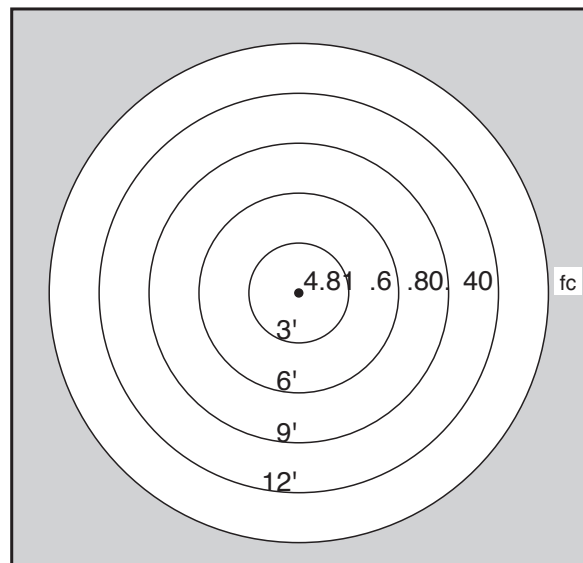

SOCKET/LAMP HOLDER:

One ceramic bi-pin socket with stainless steel spring.

LENS:

Clear tempered glass convex lens.

LAMP TYPE:

4-watt LED Slugger

MOUNTING:

20-inch stake standard with custom lengths upon request in angle or threaded

WIRING:

Prewired with 5' pigtail of 18/2 cable.

WARRANTY:

Lifetime.

The diminutive version of our Classic Adjustable Copper Path, the Adjustable Mini Path's smaller head lets it disappear into its surroundings even as it casts a spreading light across low flower beds, walkways, steps and driveways.

DIMENSIONS:

LED LAMP SPECIFICATIONS

LAMP TYPE:

MR16 UL-listed (E353116) 12V lamp with 5-year warranty, dimmable, and suitable for enclosed luminaires.

OPTICS:

Integral optics providing available beam spreads from 15° to 60°.