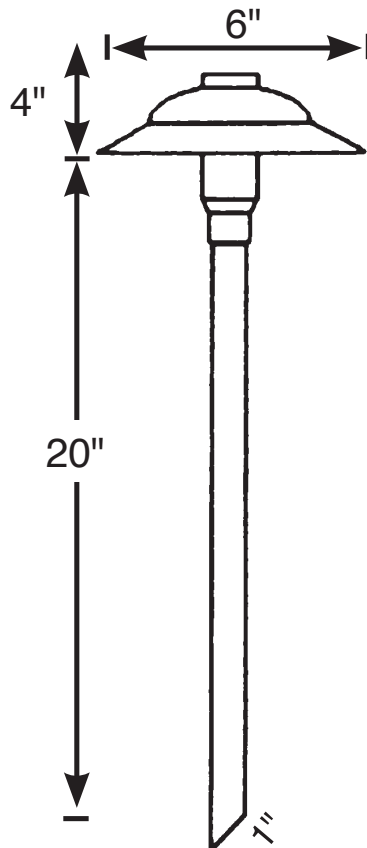

Type: _____

Model: _____

Project: _____

SPECIFICATION SHEET

MODEL: BB-07 LED Slider

SPECIFICATIONS

HOUSING:

Spun copper

SOCKET/LAMP HOLDER:

One ceramic bi-pin socket with stainless steel spring.

LENS:

Clear tempered glass convex lens.

LAMP TYPE:

3-watt LED Slugger

MOUNTING:

20-inch stake standard with custom lengths upon request in angle or threaded

WIRING:

Prewired with 5' pigtail of 18/2 cable.

WARRANTY:

Lifetime.

Guests and family won't miss a step in the inviting glow of our signature path light. The Classic Copper Path boasts the lighting power to define 10 steps or up to 30 feet of pathway.

DIMENSIONS:

LED LAMP SPECIFICATIONS

LAMP TYPE:

MR16 UL-listed (E353116) 12V lamp with 5-year warranty, dimmable, and suitable for enclosed luminaires.

OPTICS:

Integral optics providing available beam spreads from 15° to 60°.