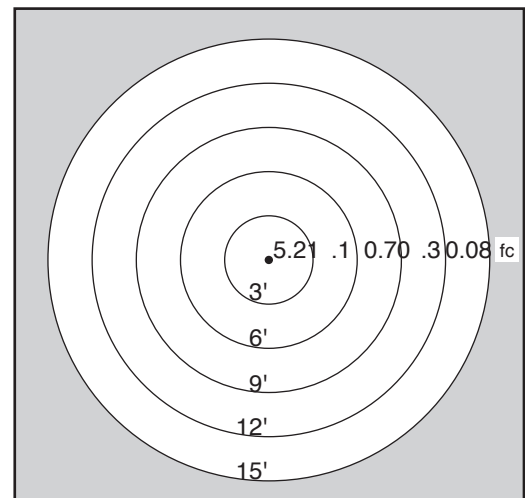

DIMENSIONS:

LED LAMP SPECIFICATIONS

LAMP TYPE:

MR16 UL-listed (E353116) 12V lamp with 5-year warranty, dimmable, and suitable for enclosed luminaires.

OPTICS:

Integral optics providing available beam spreads from 15° to 60°.