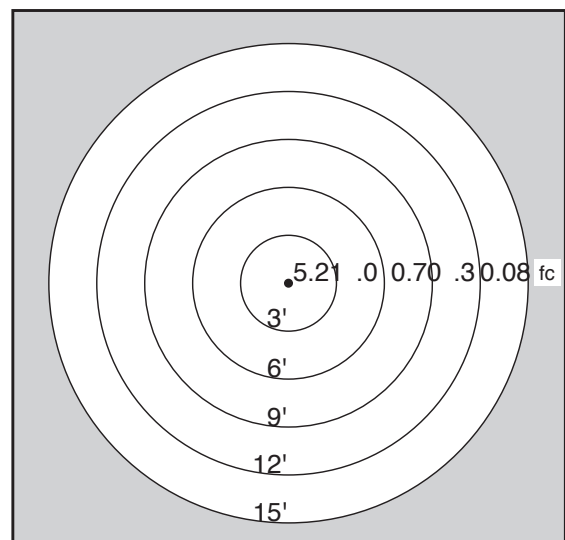

DIMENSIONS:

LED LAMP SPECIFICATIONS

LAMP TYPE:

MR16 UL-listed (E353116) 12V lamp with 5-year warranty, dimmable, and suitable for enclosed luminaires.

OPTICS:

Integral optics providing available beam spreads from 15° to 60°.