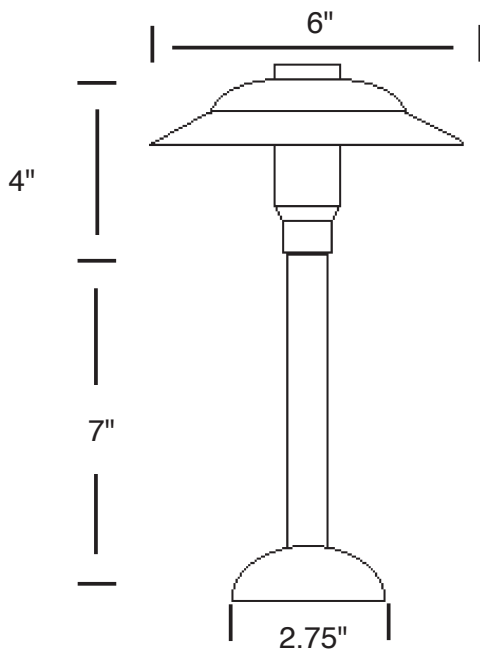

Type: _____

Model: _____

Project: _____

SPECIFICATION SHEET

MODEL: BB-07D LED HO

SPECIFICATIONS

HOUSING:

Spun copper

SOCKET/LAMP HOLDER:

One ceramic bi-pin socket with stainless steel spring.

LENS:

Clear tempered glass convex lens.

LAMP TYPE:

3-watt LED Slugger

MOUNTING:

Stake Mount, 7-inch pipe standard brass round mount included

WIRING:

Prewired with 5' pigtail of 18/2 cable.

WARRANTY:

Lifetime.

Our pier-mounted version of the classic path light is perfect for securing atop retaining walls and along decks, handrails and bench seating, casting a widespread glow that effortlessly boosts visibility where you will most enjoy it.

DIMENSIONS:

LED LAMP SPECIFICATIONS

LAMP TYPE:

MR16 UL-listed (E353116) 12V lamp with 5-year warranty, dimmable, and suitable for enclosed luminaires.

OPTICS:

Integral optics providing available beam spreads from 15° to 60°.