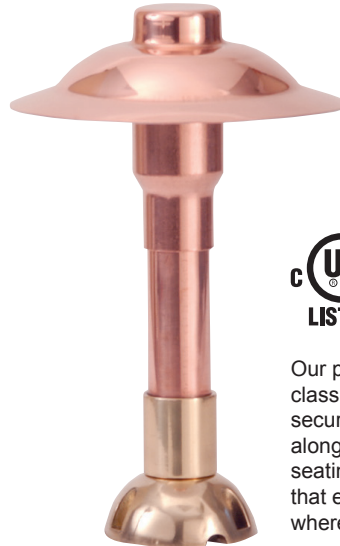

Type: _____

Model: _____

Project: _____

SPECIFICATION SHEET

MODEL: BB-07D LED HO

SPECIFICATIONS

HOUSING:

Spun copper

SOCKET/LAMP HOLDER:

One ceramic bi-pin socket with stainless steel spring.

LENS:

Clear tempered glass convex lens.

LAMP TYPE:

3-watt LED Slugger

MOUNTING:

Stake Mount, 7-inch pipe standard brass round mount included

WIRING:

Prewired with 5' pigtail of 18/2 cable.

WARRANTY:

Lifetime.

Our pier-mounted version of the classic path light is perfect for securing atop retaining walls and along decks, handrails and bench seating, casting a widespread glow that effortlessly boosts visibility where you will most enjoy it.

DIMENSIONS:

LED LAMP SPECIFICATIONS

LAMP TYPE:

MR16 UL-listed (E353116) 12V lamp with 5-year warranty, dimmable, and suitable for enclosed luminaires.

OPTICS:

Integral optics providing available beam spreads from 15° to 60°.